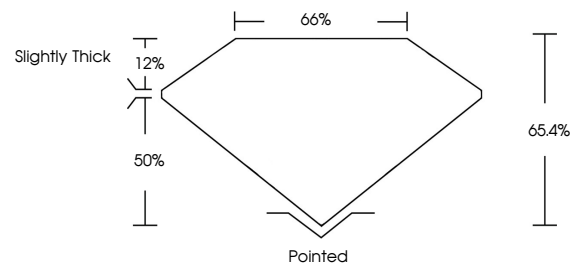

Measurements **16.04 X 11.03 X 7.21 MM**

GRADING RESULTS

Carat Weight **11.15 CARATS**
Color Grade **F**
Clarity Grade **VVS 2**

ADDITIONAL GRADING INFORMATION

Polish **EXCELLENT**
Symmetry **EXCELLENT**
Fluorescence **NONE**
Inscription(s) **IGI LG764618126**
Comments: This Laboratory Grown Diamond was created by Chemical Vapor Deposition (CVD) growth process. Type IIa

GRADING RESULTS

Carat Weight **11.15 CARATS**
Color Grade **F**
Clarity Grade **VVS 2**

ADDITIONAL GRADING INFORMATION

Polish **EXCELLENT**
Symmetry **EXCELLENT**
Fluorescence **NONE**
Inscription(s) **IGI LG764618126**

Comments: This Laboratory Grown Diamond was created by Chemical Vapor Deposition (CVD) growth process. Type IIa

PROPORTIONS

Sample Image Used

CLARITY CHARACTERISTICS

KEY TO SYMBOLS

Red symbols indicate internal characteristics.
Green symbols indicate external characteristics.