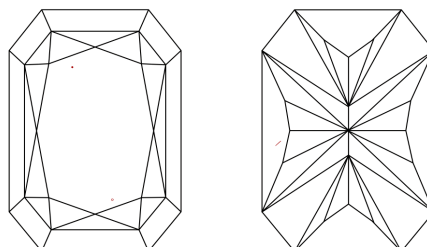

CLARITY CHARACTERISTICS

KEY TO SYMBOLS

Red symbols indicate internal characteristics.
Green symbols indicate external characteristics.

COLOR

D E F G H I J Faint Very Light Light

CLARITY

FL	IF	VVS¹⁻²	VS¹⁻²	SI¹⁻²	I¹⁻³
Flawless	Internally Flawless	Very Very Slightly Included	Very Slightly Included	Slightly Included	Included