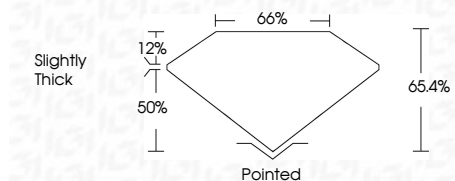

ELECTRONIC COPY

LG764618126
Report verification at igi.org

January 8, 2026
IGI Report Number **LG764618126**
Description **LABORATORY GROWN DIAMOND**

Shape and Cutting Style **CUT CORNERED
RECTANGULAR MODIFIED
BRILLIANT**

Measurements **16.04 X 11.03 X 7.21 MM**

GRADING RESULTS

Carat Weight **11.15 CARATS**
Color Grade **F**
Clarity Grade **VVS 2**

ADDITIONAL GRADING INFORMATION

Polish **EXCELLENT**
Symmetry **EXCELLENT**
Fluorescence **NONE**
Inscription(s) **IGI LG764618126**
Comments: This Laboratory Grown Diamond was created by Chemical Vapor Deposition (CVD) growth process. Type IIa

January 8, 2026
IGI Report No LG764618126
CUT CORNERED RECT. MODIFIED BRILLIANT
16.04 X 11.03 X 7.21 MM
11.15 CARATS
Color Grade **F**
Clarity Grade **VVS 2**
Depth **50%**
Table **66%**
Girdle **Slightly Thick**
Culet **Pointed**
Polish **EXCELLENT**
Symmetry **EXCELLENT**
Fluorescence **NONE**
Inscription(s) **IGI LG764618126**
Comments: This Laboratory Grown Diamond was created by Chemical Vapor Deposition (CVD) growth process. Type IIa

GRADING RESULTS

Carat Weight **11.15 CARATS**
Color Grade **F**
Clarity Grade **VVS 2**

ADDITIONAL GRADING INFORMATION

Polish **EXCELLENT**
Symmetry **EXCELLENT**
Fluorescence **NONE**
Inscription(s) **IGI LG764618126**