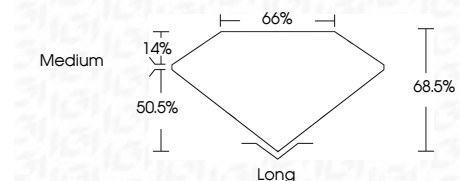

ELECTRONIC COPY

LG764618597
Report verification at igi.org

January 9, 2026
IGI Report Number **LG764618597**
Description **LABORATORY GROWN DIAMOND**
Shape and Cutting Style **EMERALD CUT**
Measurements **11.64 X 7.93 X 5.43 MM**

GRADING RESULTS

Carat Weight **5.10 CARATS**
Color Grade **D**
Clarity Grade **VS 1**

ADDITIONAL GRADING INFORMATION

Polish **EXCELLENT**
Symmetry **EXCELLENT**
Fluorescence **NONE**
Inscription(s) **IGI LG764618597**
Comments: This Laboratory Grown Diamond was created by Chemical Vapor Deposition (CVD) growth process. Type IIa

January 9, 2026
IGI Report No **LG764618597**
EMERALD CUT
11.64 X 7.93 X 5.43 MM
5.10 CARATS
Color Grade **D**
Clarity Grade **VS 1**
Depth **50.5%**
Table **14%**
Girdle **Medium**
Culet **Long**
Polish **EXCELLENT**
Symmetry **EXCELLENT**
Fluorescence **NONE**
Inscription(s) **IGI LG764618597**
Comments: This Laboratory Grown Diamond was created by Chemical Vapor Deposition (CVD) growth process. Type IIa

January 9, 2026
IGI Report Number **LG764618597**
Description **LABORATORY GROWN DIAMOND**
Shape and Cutting Style **EMERALD CUT**
Measurements **11.64 X 7.93 X 5.43 MM**

GRADING RESULTS

Carat Weight **5.10 CARATS**
Color Grade **D**
Clarity Grade **VS 1**