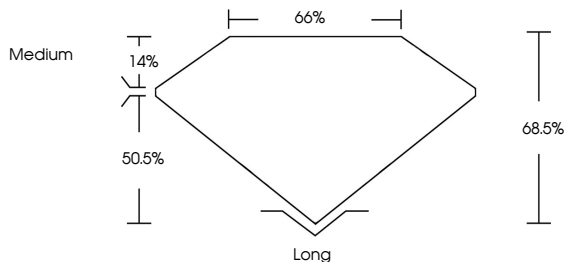

January 9, 2026
IGI Report No **LG764618597**
EMERALD CUT
11.64 X 7.93 X 5.43 MM
5.10 CARATS
Color Grade **D**
Clarity Grade **VS 1**
Depth **50.5%**
Table **14%**
Girdle **Medium**
Culet **Long**
Polish **EXCELLENT**
Symmetry **EXCELLENT**
Fluorescence **NONE**
Inscription(s) **IGI LG764618597**
Comments: This Laboratory Grown Diamond was created by Chemical Vapor Deposition (CVD) growth process. Type IIa

January 9, 2026
IGI Report Number **LG764618597**
Description **LABORATORY GROWN DIAMOND**
Shape and Cutting Style **EMERALD CUT**
Measurements **11.64 X 7.93 X 5.43 MM**

GRADING RESULTS

Carat Weight **5.10 CARATS**
Color Grade **D**
Clarity Grade **VS 1**

PROPORTIONS

Sample Image Used

CLARITY CHARACTERISTICS

KEY TO SYMBOLS

Red symbols indicate internal characteristics.
Green symbols indicate external characteristics.

COLOR

D E F G H I J Faint Very Light Light