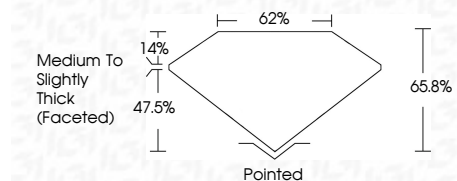

ELECTRONIC COPY

LG764642571
Report verification at igi.org

January 9, 2026
IGI Report Number **LG764642571**
Description **LABORATORY GROWN DIAMOND**
Shape and Cutting Style **SQUARE CUSHION MODIFIED BRILLIANT**
Measurements **5.98 X 5.88 X 3.87 MM**

GRADING RESULTS
Carat Weight **1.04 CARAT**
Color Grade **D**
Clarity Grade **VVS 2**

ADDITIONAL GRADING INFORMATION
Polish **EXCELLENT**
Symmetry **EXCELLENT**
Fluorescence **NONE**
Inscription(s) **(IGI) LG764642571**
Comments: This Laboratory Grown Diamond was created by Chemical Vapor Deposition (CVD) growth process. Type IIa

January 9, 2026
IGI Report No **LG764642571**
SQUARE CUSHION MODIFIED BRILLIANT
Carat Weight **1.04 CARAT**
Color Grade **D**
Clarity Grade **VVS 2**
Depth **47.5%**
Table **14%**
Girdle **Medium to Slightly Thick (Faceted)**
Culet **Pointed**
Polish **EXCELLENT**
Symmetry **EXCELLENT**
Fluorescence **NONE**
Inscription(s) **(IGI) LG764642571**
Comments: This Laboratory Grown Diamond was created by Chemical Vapor Deposition (CVD) growth process. Type IIa

LABORATORY GROWN DIAMOND REPORT

January 9, 2026
IGI Report Number **LG764642571**
Description **LABORATORY GROWN DIAMOND**
Shape and Cutting Style **SQUARE CUSHION MODIFIED BRILLIANT**
Measurements **5.98 X 5.88 X 3.87 MM**