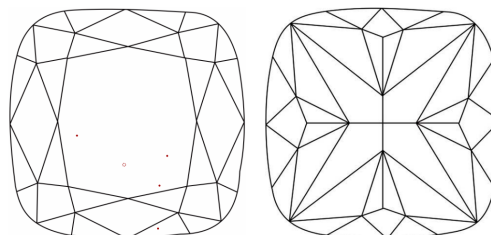

CLARITY CHARACTERISTICS

KEY TO SYMBOLS

Red symbols indicate internal characteristics.
Green symbols indicate external characteristics.