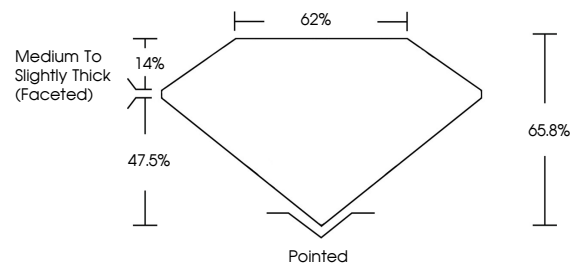

PROPORTIONS