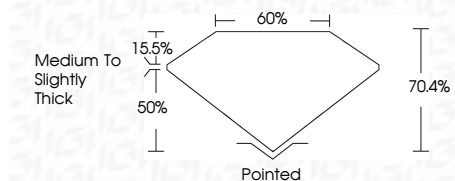

ELECTRONIC COPY

LG764673594
Report verification at igi.org

January 17, 2026
IGI Report Number **LG764673594**
Description **LABORATORY GROWN DIAMOND**
Shape and Cutting Style **CUT CORNERED
RECTANGULAR MODIFIED
BRILLIANT**
Measurements **10.94 X 7.57 X 5.33 MM**

GRADING RESULTS

Carat Weight **4.04 CARATS**
Color Grade **FANCY GREYISH YELLOW**
Clarity Grade **VS 2**

ADDITIONAL GRADING INFORMATION

Polish **EXCELLENT**
Symmetry **EXCELLENT**
Fluorescence **NONE**
Inscription(s) **IGI LG764673594**
Comments: This Laboratory Grown Diamond was created by Chemical Vapor Deposition (CVD) growth process.

January 17, 2026
IGI Report No LG764673594
CUT CORNERED RECT. MODIFIED BRILLIANT
4.04 CARATS
Carat Weight
FANCY GREYISH YELLOW
Color Grade
VS 2
Clarity Grade
10.94 X 7.57 X 5.33 MM
Depth
70.4%
Table
50%
Girdle
Medium to Slightly Thick
Pointed
Culet
EXCELLENT
Polish
EXCELLENT
Symmetry
EXCELLENT
Fluorescence
NONE
Inscription(s)
IGI LG764673594
Comments: This Laboratory Grown Diamond was created by Chemical Vapor Deposition (CVD) growth process.

GRADING RESULTS

Carat Weight **4.04 CARATS**
Color Grade **FANCY GREYISH YELLOW**
Clarity Grade **VS 2**

ADDITIONAL GRADING INFORMATION

Polish **EXCELLENT**
Symmetry **EXCELLENT**
Fluorescence **NONE**
Inscription(s) **IGI LG764673594**