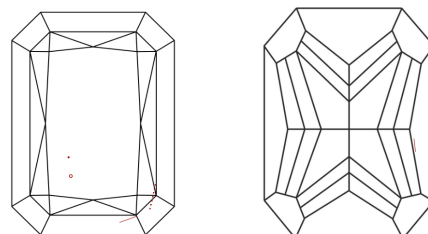

CLARITY CHARACTERISTICS

KEY TO SYMBOLS

Red symbols indicate internal characteristics.
Green symbols indicate external characteristics.