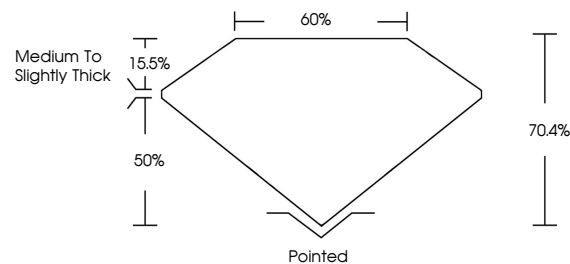

January 17, 2026
IGI Report No LG764673594
CUT CORNERED RECT. MODIFIED BRILLIANT
4.04 CARATS
Carat Weight
FANCY GREYISH YELLOW
Color Grade
VS 2
Clarity Grade
10.94 X 7.57 X 5.33 MM
Depth
70.4%
Table
50%
Girdle
Medium to Slightly Thick
Pointed
Culet
EXCELLENT
Polish
EXCELLENT
Symmetry
EXCELLENT
Fluorescence
NONE
Inscription(s)
IGI LG764673594
Comments: This Laboratory Grown Diamond was created by Chemical Vapor Deposition (CVD) growth process.

GRADING RESULTS

Carat Weight **4.04 CARATS**
Color Grade **FANCY GREYISH YELLOW**
Clarity Grade **VS 2**

ADDITIONAL GRADING INFORMATION

Polish **EXCELLENT**
Symmetry **EXCELLENT**
Fluorescence **NONE**
Inscription(s) **IGI LG764673594**

Comments: This Laboratory Grown Diamond was created by Chemical Vapor Deposition (CVD) growth process.

PROPORTIONS

CLARITY CHARACTERISTICS

KEY TO SYMBOLS

Red symbols indicate internal characteristics.
Green symbols indicate external characteristics.