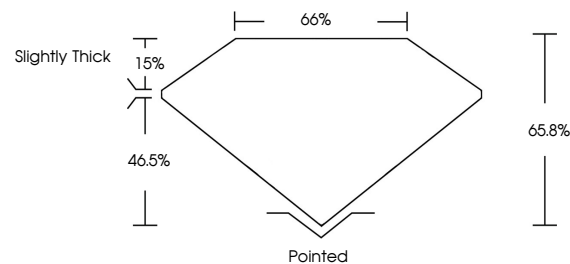

PROPORTIONS