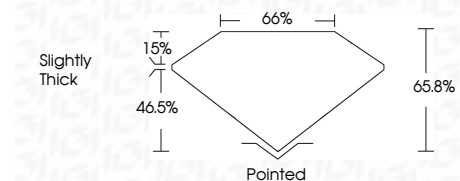

**ELECTRONIC COPY**

LG764677926  
Report verification at igi.org

January 9, 2026  
IGI Report Number **LG764677926**  
Description **LABORATORY GROWN DIAMOND**  
Shape and Cutting Style **CUT CORNERED  
RECTANGULAR MODIFIED  
BRILLIANT**

Measurements **11.03 X 7.34 X 4.83 MM**

**GRADING RESULTS**

Carat Weight **3.53 CARATS**  
Color Grade **D**  
Clarity Grade **VVS 1**

**ADDITIONAL GRADING INFORMATION**

Polish **EXCELLENT**  
Symmetry **EXCELLENT**  
Fluorescence **NONE**  
Inscription(s) **(IGI) LG764677926**  
Comments: This Laboratory Grown Diamond was created by Chemical Vapor Deposition (CVD) growth process. Type IIa

**LABORATORY GROWN DIAMOND REPORT**

January 9, 2026  
IGI Report Number **LG764677926**  
Description **LABORATORY GROWN DIAMOND**  
Shape and Cutting Style **CUT CORNERED RECTANGULAR  
MODIFIED BRILLIANT**  
Measurements **11.03 X 7.34 X 4.83 MM**

**GRADING RESULTS**

Carat Weight **3.53 CARATS**  
Color Grade **D**  
Clarity Grade **VVS 1**

**ADDITIONAL GRADING INFORMATION**

Polish **EXCELLENT**  
Symmetry **EXCELLENT**  
Fluorescence **NONE**  
Inscription(s) **(IGI) LG764677926**