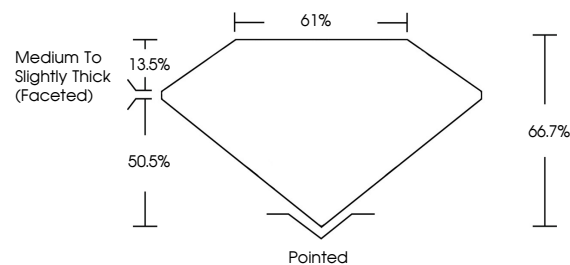

PROPORTIONS