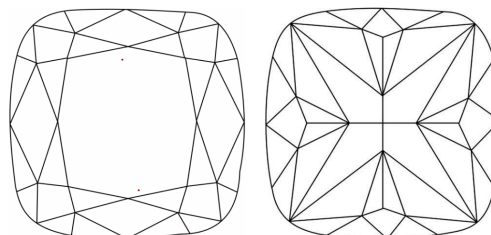

CLARITY CHARACTERISTICS

KEY TO SYMBOLS

Red symbols indicate internal characteristics.
Green symbols indicate external characteristics.