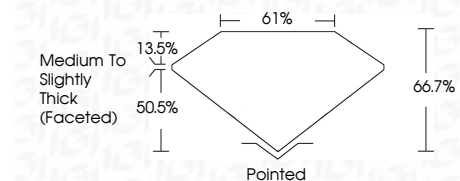

ELECTRONIC COPY

LG764695999
Report verification at igi.org

February 7, 2026
IGI Report Number **LG764695999**
Description **LABORATORY GROWN DIAMOND**
Shape and Cutting Style **SQUARE CUSHION MODIFIED BRILLIANT**
Measurements **7.36 X 7.30 X 4.87 MM**

GRADING RESULTS
Carat Weight **2.02 CARATS**
Color Grade **E**
Clarity Grade **VVS 2**

ADDITIONAL GRADING INFORMATION
Polish **EXCELLENT**
Symmetry **EXCELLENT**
Fluorescence **NONE**
Inscription(s) **IGI LG764695999**
Comments: This Laboratory Grown Diamond was created by Chemical Vapor Deposition (CVD) growth process. Type IIa

February 7, 2026
IGI Report No **LG764695999**
SQUARE CUSHION MODIFIED BRILLIANT
2.02 CARATS **E**
Carat Weight **2.02**
Color Grade **E**
Clarity Grade **VVS 2**
Depth **66.7%**
Table **13.5%**
Girdle **Medium to Slightly Thick (Faceted)**
Culet **Pointed**
Polish **EXCELLENT**
Symmetry **EXCELLENT**
Fluorescence **NONE**
Inscription(s) **IGI LG764695999**
Comments: This Laboratory Grown Diamond was created by Chemical Vapor Deposition (CVD) growth process. Type IIa

LABORATORY GROWN DIAMOND REPORT

February 7, 2026
IGI Report Number **LG764695999**
Description **LABORATORY GROWN DIAMOND**
Shape and Cutting Style **SQUARE CUSHION MODIFIED BRILLIANT**
Measurements **7.36 X 7.30 X 4.87 MM**