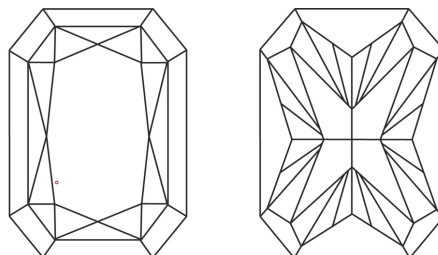

CLARITY CHARACTERISTICS

KEY TO SYMBOLS

Red symbols indicate internal characteristics.
Green symbols indicate external characteristics.

COLOR

D E F G H I J Faint Very Light Light

CLARITY

FL	IF	VVS¹⁻²	VS¹⁻²	SI¹⁻²	I¹⁻³
Flawless	Internally Flawless	Very Very Slightly Included	Very Slightly Included	Slightly Included	Included