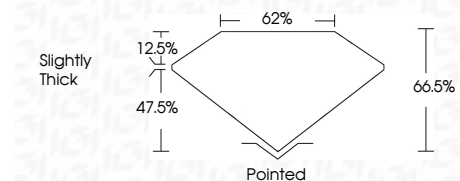

ELECTRONIC COPY

LG764697440
Report verification at igi.org

February 13, 2026
IGI Report Number **LG764697440**
Description **LABORATORY GROWN DIAMOND**
Shape and Cutting Style **CUT CORNERED
RECTANGULAR MODIFIED
BRILLIANT**
Measurements **6.97 X 4.89 X 3.25 MM**

GRADING RESULTS

Carat Weight **1.03 CARAT**
Color Grade **FANCY YELLOW**
Clarity Grade **VVS 2**

ADDITIONAL GRADING INFORMATION

Polish **EXCELLENT**
Symmetry **EXCELLENT**
Fluorescence **NONE**
Inscription(s) **(IGI) LG764697440**
Comments: This Laboratory Grown Diamond was created by Chemical Vapor Deposition (CVD) growth process.

February 13, 2026
IGI Report No **LG764697440**
CUT CORNERED RECT. MODIFIED BRILLIANT
6.97 X 4.89 X 3.25 MM
Carat Weight **1.03 CARAT**
Color Grade **FANCY YELLOW**
Clarity Grade **VVS 2**
Depth **66.5%**
Table **47.5%**
Girdle **Slightly Thick**
Culet **Pointed**
Polish **EXCELLENT**
Symmetry **EXCELLENT**
Fluorescence **NONE**
Inscription(s) **(IGI) LG764697440**
Comments: This Laboratory Grown Diamond was created by Chemical Vapor Deposition (CVD) growth process.

GRADING RESULTS

Carat Weight **1.03 CARAT**
Color Grade **FANCY YELLOW**
Clarity Grade **VVS 2**

ADDITIONAL GRADING INFORMATION

Polish **EXCELLENT**
Symmetry **EXCELLENT**
Fluorescence **NONE**
Inscription(s) **(IGI) LG764697440**