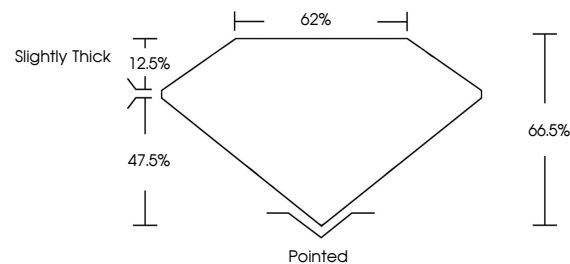

February 13, 2026
IGI Report No **LG764697440**
CUT CORNERED RECT. MODIFIED BRILLIANT
6.97 X 4.89 X 3.25 MM
Carat Weight **1.03 CARAT**
Color Grade **FANCY YELLOW**
Clarity Grade **VVS 2**
Depth **66.5%**
Table **47.5%**
Girdle **Slightly Thick**
Culet **Pointed**
Polish **EXCELLENT**
Symmetry **EXCELLENT**
Fluorescence **NONE**
Inscription(s) **(IGI) LG764697440**
Comments: This Laboratory Grown Diamond was created by Chemical Vapor Deposition (CVD) growth process.

GRADING RESULTS

Carat Weight **1.03 CARAT**
Color Grade **FANCY YELLOW**
Clarity Grade **VVS 2**

ADDITIONAL GRADING INFORMATION

Polish **EXCELLENT**
Symmetry **EXCELLENT**
Fluorescence **NONE**
Inscription(s) **(IGI) LG764697440**

Comments: This Laboratory Grown Diamond was created by Chemical Vapor Deposition (CVD) growth process.

PROPORTIONS

CLARITY CHARACTERISTICS

KEY TO SYMBOLS

Red symbols indicate internal characteristics.
Green symbols indicate external characteristics.