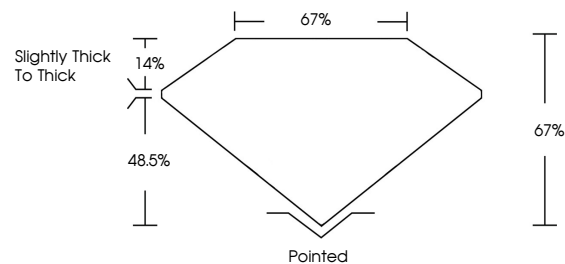

January 17, 2026
IGI Report No LG765610727
CUT CORNERED RECT. MODIFIED BRILLIANT
10.03 X 7.18 X 4.81 MM
Carat Weight **3.10 CARATS**
Color Grade **G**
Clarity Grade **VS 2**
Depth **67%**
Table **48.5%**
Girdle **Slightly thick to thick**
Culet **Pointed**
Polish **EXCELLENT**
Symmetry **EXCELLENT**
Fluorescence **NONE**
Inscription(s) **IGI LG765610727**
Comments: This Laboratory Grown Diamond was created by Chemical Vapor Deposition (CVD) growth process. Type IIa

GRADING RESULTS

Carat Weight **3.10 CARATS**
Color Grade **G**
Clarity Grade **VS 2**

ADDITIONAL GRADING INFORMATION

Polish **EXCELLENT**
Symmetry **EXCELLENT**
Fluorescence **NONE**
Inscription(s) **IGI LG765610727**

Comments: This Laboratory Grown Diamond was created by Chemical Vapor Deposition (CVD) growth process. Type IIa

PROPORTIONS

CLARITY CHARACTERISTICS

KEY TO SYMBOLS

Red symbols indicate internal characteristics.
Green symbols indicate external characteristics.