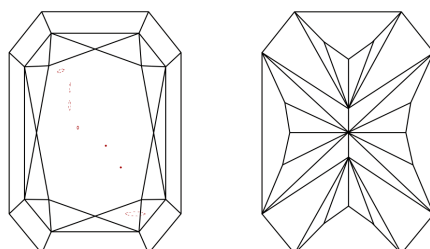

CLARITY CHARACTERISTICS

KEY TO SYMBOLS

Red symbols indicate internal characteristics.
Green symbols indicate external characteristics.

COLOR

D E F G H I J Faint Very Light Light

CLARITY

FL	IF	VS¹⁻²	VS¹⁻²	SI¹⁻²	I¹⁻³
Flawless	Internally Flawless	Very Very Slightly Included	Very Slightly Included	Slightly Included	Included