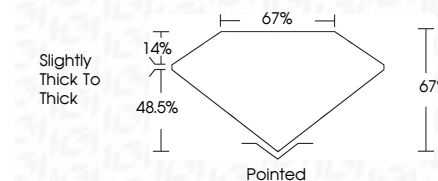

ELECTRONIC COPY

LG765610727
Report verification at igi.org

January 17, 2026
IGI Report Number **LG765610727**
Description **LABORATORY GROWN DIAMOND**
Shape and Cutting Style **CUT CORNERED
RECTANGULAR MODIFIED
BRILLIANT**
Measurements **10.03 X 7.18 X 4.81 MM**

GRADING RESULTS

Carat Weight **3.10 CARATS**
Color Grade **G**
Clarity Grade **VS 2**

ADDITIONAL GRADING INFORMATION

Polish **EXCELLENT**
Symmetry **EXCELLENT**
Fluorescence **NONE**
Inscription(s) **IGI LG765610727**
Comments: This Laboratory Grown Diamond was created by Chemical Vapor Deposition (CVD) growth process. Type IIa

January 17, 2026
IGI Report No LG765610727
CUT CORNERED RECT. MODIFIED BRILLIANT
10.03 X 7.18 X 4.81 MM
Carat Weight **3.10 CARATS**
Color Grade **G**
Clarity Grade **VS 2**
Depth **67%**
Table **48.5%**
Girdle **Slightly thick to thick**
Culet **Pointed**
Polish **EXCELLENT**
Symmetry **EXCELLENT**
Fluorescence **NONE**
Inscription(s) **IGI LG765610727**
Comments: This Laboratory Grown Diamond was created by Chemical Vapor Deposition (CVD) growth process. Type IIa

LABORATORY GROWN DIAMOND REPORT

January 17, 2026
IGI Report Number **LG765610727**
Description **LABORATORY GROWN DIAMOND**
Shape and Cutting Style **CUT CORNERED RECTANGULAR
MODIFIED BRILLIANT**
Measurements **10.03 X 7.18 X 4.81 MM**