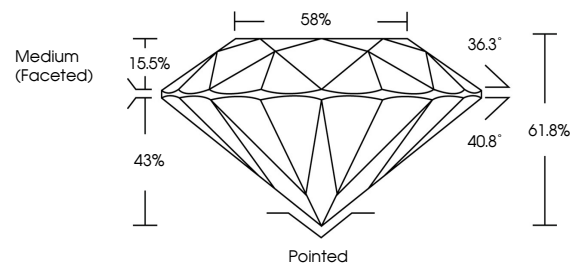

January 13, 2026
IGI Report No **LG766606562**
ROUND BRILLIANT
8.14 - 8.17 X 5.05 MM
Carat Weight **2.07 CARATS**
Color Grade **E**
Clarity Grade **VS 1**
Cut Grade **EXCELLENT**
Depth **61.8%**
Table **58%**
Girdle **Medium (Faceted)**
Culet **Pointed**
Polish **EXCELLENT**
Symmetry **EXCELLENT**
Fluorescence **NONE**
Inscription(s) **IGI LG766606562**
Comments: This Laboratory Grown Diamond was created by Chemical Vapor Deposition (CVD) growth process. Type IIa

GRADING RESULTS

Carat Weight **2.07 CARATS**
Color Grade **E**
Clarity Grade **VS 1**
Cut Grade **EXCELLENT**

ADDITIONAL GRADING INFORMATION

Polish **EXCELLENT**
Symmetry **EXCELLENT**
Fluorescence **NONE**
Inscription(s) **IGI LG766606562**

Comments: This Laboratory Grown Diamond was created by Chemical Vapor Deposition (CVD) growth process. Type IIa

PROPORTIONS

CLARITY CHARACTERISTICS

KEY TO SYMBOLS

Red symbols indicate internal characteristics.
Green symbols indicate external characteristics.

Sample Image Used

COLOR

D E F G H I J Faint Very Light Light

CLARITY

FL	IF	VS ¹⁻²	VS ¹⁻²	SI ¹⁻²	I ¹⁻³
Flawless	Internally Flawless	Very Very Slightly Included	Very Slightly Included	Slightly Included	Included