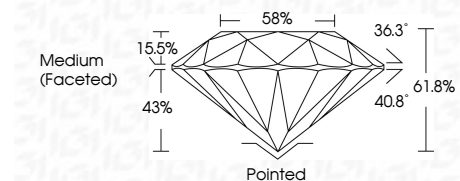

ELECTRONIC COPY

LG766606562
Report verification at igi.org

January 13, 2026
IGI Report Number **LG766606562**
Description **LABORATORY GROWN DIAMOND**
Shape and Cutting Style **ROUND BRILLIANT**
Measurements **8.14 - 8.17 X 5.05 MM**

GRADING RESULTS

Carat Weight **2.07 CARATS**
Color Grade **E**
Clarity Grade **VS 1**
Cut Grade **EXCELLENT**

ADDITIONAL GRADING INFORMATION

Polish **EXCELLENT**
Symmetry **EXCELLENT**
Fluorescence **NONE**
Inscription(s) **IGI LG766606562**
Comments: This Laboratory Grown Diamond was created by Chemical Vapor Deposition (CVD) growth process. Type IIa

January 13, 2026
IGI Report No **LG766606562**
ROUND BRILLIANT
8.14 - 8.17 X 5.05 MM
Carat Weight **2.07 CARATS**
Color Grade **E**
Clarity Grade **VS 1**
Cut Grade **EXCELLENT**
Depth **61.8%**
Table **58%**
Girdle **Medium (Faceted)**
Culet **Pointed**
Polish **EXCELLENT**
Symmetry **EXCELLENT**
Fluorescence **NONE**
Inscription(s) **IGI LG766606562**
Comments: This Laboratory Grown Diamond was created by Chemical Vapor Deposition (CVD) growth process. Type IIa

GRADING RESULTS

Carat Weight **2.07 CARATS**
Color Grade **E**
Clarity Grade **VS 1**
Cut Grade **EXCELLENT**

ADDITIONAL GRADING INFORMATION

Polish **EXCELLENT**
Symmetry **EXCELLENT**
Fluorescence **NONE**
Inscription(s) **IGI LG766606562**