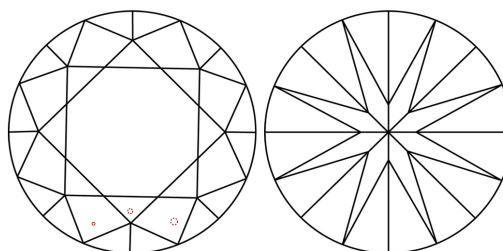

CLARITY CHARACTERISTICS

KEY TO SYMBOLS

Red symbols indicate internal characteristics.
Green symbols indicate external characteristics.