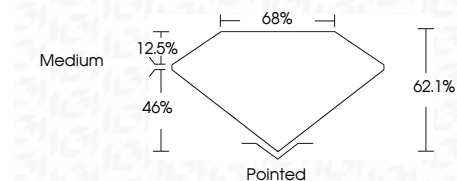

**ELECTRONIC COPY**

LG766654211  
Report verification at igi.org

February 2, 2026

IGI Report Number **LG766654211**

Description **LABORATORY GROWN DIAMOND**

Shape and Cutting Style **CUT CORNERED  
RECTANGULAR MODIFIED  
BRILLIANT**

Measurements **17.91 X 12.35 X 7.67 MM**

**GRADING RESULTS**

Carat Weight **15.05 CARATS**

Color Grade **G**

Clarity Grade **VVS 2**

**ADDITIONAL GRADING INFORMATION**

Polish **EXCELLENT**

Symmetry **EXCELLENT**

Fluorescence **NONE**

Inscription(s) **IGI LG766654211**

Comments: This Laboratory Grown Diamond was created by Chemical Vapor Deposition (CVD) growth process. Type IIa

February 2, 2026  
IGI Report No LG766654211  
CUT CORNERED RECT. MODIFIED BRILLIANT  
17.91 X 12.35 X 7.67 MM  
15.05 CARATS  
G  
VVS 2  
62.1%  
46%  
Medium  
Pointed  
EXCELLENT  
EXCELLENT  
NONE  
IGI LG766654211  
Comments: This Laboratory Grown Diamond was created by Chemical Vapor Deposition (CVD) growth process. Type IIa

**GRADING RESULTS**

Carat Weight **15.05 CARATS**

Color Grade **G**

Clarity Grade **VVS 2**

**ADDITIONAL GRADING INFORMATION**

Polish **EXCELLENT**

Symmetry **EXCELLENT**

Fluorescence **NONE**