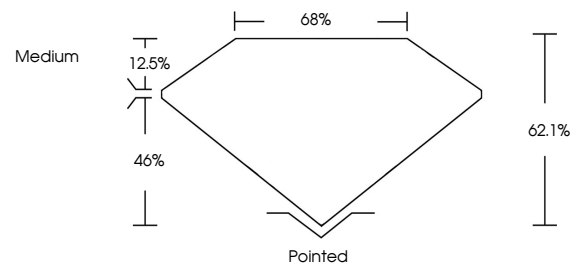

PROPORTIONS