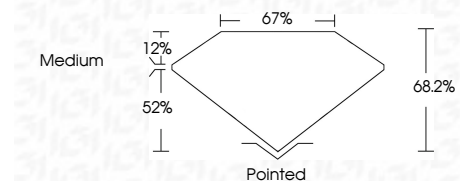

ELECTRONIC COPY

LG766689616
Report verification at igi.org

January 23, 2026
IGI Report Number **LG766689616**
Description **LABORATORY GROWN DIAMOND**
Shape and Cutting Style **CUT CORNERED
RECTANGULAR MODIFIED
BRILLIANT**
Measurements **11.37 X 7.84 X 5.35 MM**

GRADING RESULTS

Carat Weight **4.10 CARATS**
Color Grade **E**
Clarity Grade **VS 1**

ADDITIONAL GRADING INFORMATION

Polish **EXCELLENT**
Symmetry **EXCELLENT**
Fluorescence **NONE**
Inscription(s) **IGI LG766689616**
Comments: This Laboratory Grown Diamond was created by Chemical Vapor Deposition (CVD) growth process. Type IIa

January 23, 2026
IGI Report No LG766689616
CUT CORNERED RECT. MODIFIED BRILLIANT
11.37 X 7.84 X 5.35 MM
4.10 CARATS
E
VS 1
68.2%
52%
12%
Medium
Pointed
EXCELLENT
EXCELLENT
NONE
IGI LG766689616
Comments: This Laboratory Grown Diamond was created by Chemical Vapor Deposition (CVD) growth process. Type IIa

GRADING RESULTS

Carat Weight **4.10 CARATS**
Color Grade **E**
Clarity Grade **VS 1**

ADDITIONAL GRADING INFORMATION

Polish **EXCELLENT**
Symmetry **EXCELLENT**
Fluorescence **NONE**
Inscription(s) **IGI LG766689616**