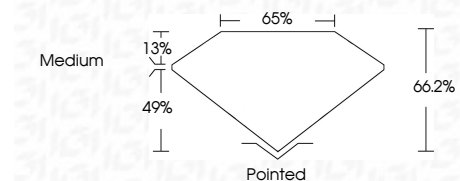

Measurements **11.24 X 7.90 X 5.23 MM**

GRADING RESULTS

Carat Weight **4.01 CARATS**
Color Grade **E**
Clarity Grade **VVS 2**

ADDITIONAL GRADING INFORMATION

Polish **EXCELLENT**
Symmetry **EXCELLENT**
Fluorescence **NONE**
Inscription(s) **IGI LG767610663**
Comments: This Laboratory Grown Diamond was created by Chemical Vapor Deposition (CVD) growth process. Type IIa

January 23, 2026
IGI Report No LG767610663
CUT CORNERED RECT. MODIFIED BRILLIANT
11.24 X 7.90 X 5.23 MM
4.01 CARATS
E
VVS 2
66.2%
49%
Medium
Pointed
EXCELLENT
EXCELLENT
NONE
IGI LG767610663
Comments: This Laboratory Grown Diamond was created by Chemical Vapor Deposition (CVD) growth process. Type IIa

LABORATORY GROWN DIAMOND REPORT

January 23, 2026
IGI Report Number **LG767610663**
Description **LABORATORY GROWN DIAMOND**
Shape and Cutting Style **CUT CORNERED RECTANGULAR
MODIFIED BRILLIANT**
Measurements **11.24 X 7.90 X 5.23 MM**

GRADING RESULTS

Carat Weight **4.01 CARATS**
Color Grade **E**
Clarity Grade **VVS 2**

ADDITIONAL GRADING INFORMATION

Polish **EXCELLENT**
Symmetry **EXCELLENT**
Fluorescence **NONE**
Inscription(s) **IGI LG767610663**