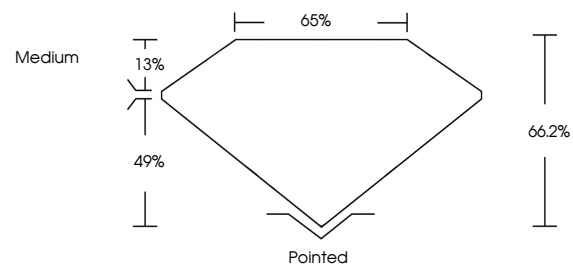

Measurements **11.24 X 7.90 X 5.23 MM**

GRADING RESULTS

Carat Weight **4.01 CARATS**
Color Grade **E**
Clarity Grade **VVS 2**

ADDITIONAL GRADING INFORMATION

Polish **EXCELLENT**
Symmetry **EXCELLENT**
Fluorescence **NONE**
Inscription(s) **IGI LG767610663**
Comments: This Laboratory Grown Diamond was created by Chemical Vapor Deposition (CVD) growth process. Type IIa

GRADING RESULTS

Carat Weight **4.01 CARATS**
Color Grade **E**
Clarity Grade **VVS 2**

ADDITIONAL GRADING INFORMATION

Polish **EXCELLENT**
Symmetry **EXCELLENT**
Fluorescence **NONE**
Inscription(s) **IGI LG767610663**

Comments: This Laboratory Grown Diamond was created by Chemical Vapor Deposition (CVD) growth process. Type IIa

PROPORTIONS

Sample Image Used

CLARITY CHARACTERISTICS

KEY TO SYMBOLS

Red symbols indicate internal characteristics.
Green symbols indicate external characteristics.