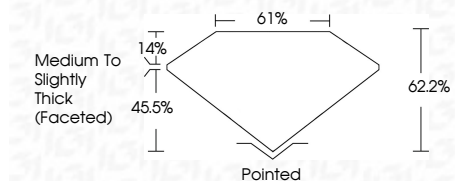

ELECTRONIC COPY

LG767611390
Report verification at igi.org

January 21, 2026
IGI Report Number **LG767611390**
Description **LABORATORY GROWN DIAMOND**
Shape and Cutting Style **OVAL BRILLIANT**
Measurements **8.84 X 6.37 X 3.96 MM**

GRADING RESULTS

Carat Weight **1.40 CARAT**
Color Grade **E**
Clarity Grade **VS 2**

ADDITIONAL GRADING INFORMATION

Polish **EXCELLENT**
Symmetry **EXCELLENT**
Fluorescence **NONE**
Inscription(s) **IGI LG767611390**
Comments: This Laboratory Grown Diamond was created by Chemical Vapor Deposition (CVD) growth process. Type IIa

January 21, 2026
IGI Report No LG767611390
OVAL BRILLIANT
8.84 X 6.37 X 3.96 MM
1.40 CARAT
Color Grade **E**
Clarity Grade **VS 2**
Depth **45.5%**
Table **14%**
Girdle **Medium to Slightly Thick (Faceted)**
Culet **Pointed**
Polish **EXCELLENT**
Symmetry **EXCELLENT**
Fluorescence **NONE**
Inscription(s) **IGI LG767611390**
Comments: This Laboratory Grown Diamond was created by Chemical Vapor Deposition (CVD) growth process. Type IIa

LABORATORY GROWN DIAMOND REPORT

January 21, 2026
IGI Report Number **LG767611390**
Description **LABORATORY GROWN DIAMOND**
Shape and Cutting Style **OVAL BRILLIANT**
Measurements **8.84 X 6.37 X 3.96 MM**