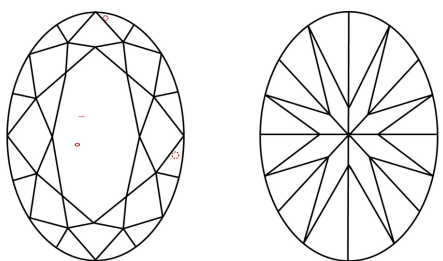

LABORATORY GROWN DIAMOND REPORT

January 21, 2026
IGI Report Number **LG767611390**
Description **LABORATORY GROWN DIAMOND**
Shape and Cutting Style **OVAL BRILLIANT**
Measurements **8.84 X 6.37 X 3.96 MM**

GRADING RESULTS

Carat Weight **1.40 CARAT**
Color Grade **E**
Clarity Grade **VS 2**

ADDITIONAL GRADING INFORMATION

Polish **EXCELLENT**
Symmetry **EXCELLENT**
Fluorescence **NONE**
Inscription(s) **IGI LG767611390**

Comments: This Laboratory Grown Diamond was created by Chemical Vapor Deposition (CVD) growth process. Type IIa

PROPORTIONS

Sample Image Used

CLARITY CHARACTERISTICS

KEY TO SYMBOLS

Red symbols indicate internal characteristics.
Green symbols indicate external characteristics.