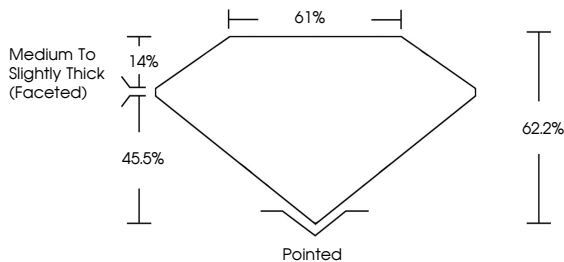

GRADING RESULTS

Carat Weight **1.40 CARAT**
Color Grade **E**
Clarity Grade **VS 2**

ADDITIONAL GRADING INFORMATION

Polish **EXCELLENT**
Symmetry **EXCELLENT**
Fluorescence **NONE**
Inscription(s) **IGI LG767611390**

Comments: This Laboratory Grown Diamond was created by Chemical Vapor Deposition (CVD) growth process. Type IIa

PROPORTIONS

Sample Image Used

CLARITY CHARACTERISTICS

KEY TO SYMBOLS

Red symbols indicate internal characteristics.
Green symbols indicate external characteristics.