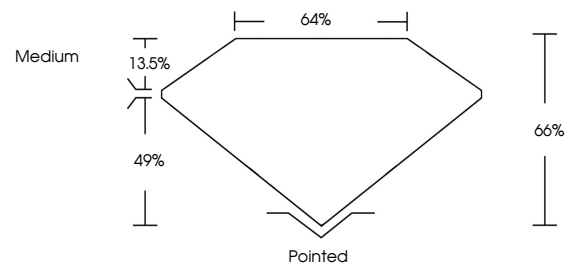

Measurements **10.28 X 7.15 X 4.72 MM**

GRADING RESULTS

Carat Weight **2.99 CARATS**
Color Grade **E**
Clarity Grade **VVS 2**

ADDITIONAL GRADING INFORMATION

Polish **EXCELLENT**
Symmetry **EXCELLENT**
Fluorescence **NONE**
Inscription(s) **IGI LG767611493**
Comments: This Laboratory Grown Diamond was created by Chemical Vapor Deposition (CVD) growth process. Type IIa

January 22, 2026
IGI Report No **LG767611493**
CUT CORNERED RECT. MODIFIED BRILLIANT
10.28 X 7.15 X 4.72 MM
Carat Weight **2.99 CARATS**
Color Grade **E**
Clarity Grade **VVS 2**
Depth **66%**
Table **49%**
Girdle **Medium**
Culet **Pointed**
Polish **EXCELLENT**
Symmetry **EXCELLENT**
Fluorescence **NONE**
Inscription(s) **IGI LG767611493**
Comments: This Laboratory Grown Diamond was created by Chemical Vapor Deposition (CVD) growth process. Type IIa

GRADING RESULTS

Carat Weight **2.99 CARATS**
Color Grade **E**
Clarity Grade **VVS 2**

ADDITIONAL GRADING INFORMATION

Polish **EXCELLENT**
Symmetry **EXCELLENT**
Fluorescence **NONE**
Inscription(s) **IGI LG767611493**

Comments: This Laboratory Grown Diamond was created by Chemical Vapor Deposition (CVD) growth process. Type IIa

PROPORTIONS

Sample Image Used

CLARITY CHARACTERISTICS

KEY TO SYMBOLS

Red symbols indicate internal characteristics.
Green symbols indicate external characteristics.