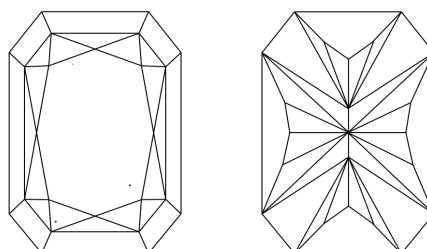

CLARITY CHARACTERISTICS

KEY TO SYMBOLS

Red symbols indicate internal characteristics.
Green symbols indicate external characteristics.

COLOR

D E F G H I J Faint Very Light Light

CLARITY

FL	IF	VVS¹⁻²	VS¹⁻²	SI¹⁻²	I¹⁻³
Flawless	Internally Flawless	Very Very Slightly Included	Very Slightly Included	Slightly Included	Included