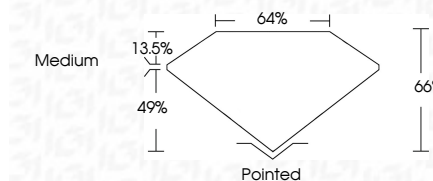

ELECTRONIC COPY

LG767611493
Report verification at igi.org

January 22, 2026
IGI Report Number **LG767611493**
Description **LABORATORY GROWN DIAMOND**

Shape and Cutting Style **CUT CORNERED
RECTANGULAR MODIFIED
BRILLIANT**

Measurements **10.28 X 7.15 X 4.72 MM**

GRADING RESULTS

Carat Weight **2.99 CARATS**
Color Grade **E**
Clarity Grade **VVS 2**

ADDITIONAL GRADING INFORMATION

Polish **EXCELLENT**
Symmetry **EXCELLENT**
Fluorescence **NONE**
Inscription(s) **IGI LG767611493**
Comments: This Laboratory Grown Diamond was created by Chemical Vapor Deposition (CVD) growth process. Type IIa

January 22, 2026
IGI Report No **LG767611493**
CUT CORNERED RECT. MODIFIED BRILLIANT
10.28 X 7.15 X 4.72 MM
Carat Weight **2.99 CARATS**
Color Grade **E**
Clarity Grade **VVS 2**
Depth **66%**
Table **49%**
Girdle **Medium**
Culet **Pointed**
Polish **EXCELLENT**
Symmetry **EXCELLENT**
Fluorescence **NONE**
Inscription(s) **IGI LG767611493**
Comments: This Laboratory Grown Diamond was created by Chemical Vapor Deposition (CVD) growth process. Type IIa

LABORATORY GROWN DIAMOND REPORT

January 22, 2026
IGI Report Number **LG767611493**
Description **LABORATORY GROWN DIAMOND**
Shape and Cutting Style **CUT CORNERED RECTANGULAR
MODIFIED BRILLIANT**
Measurements **10.28 X 7.15 X 4.72 MM**