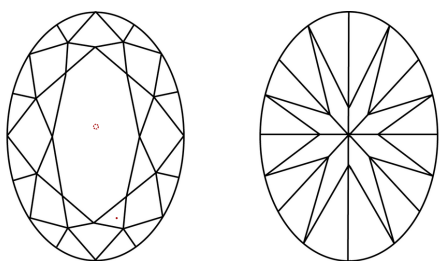

Comments: This Laboratory Grown Diamond was created by Chemical Vapor Deposition (CVD) growth process. Type IIa

LABORATORY GROWN DIAMOND REPORT

January 21, 2026
IGI Report Number **LG767611843**
Description **LABORATORY GROWN DIAMOND**
Shape and Cutting Style **OVAL BRILLIANT**
Measurements **9.98 X 7.30 X 4.56 MM**

GRADING RESULTS
Carat Weight **2.07 CARATS**
Color Grade **E**
Clarity Grade **VVS 2**

ADDITIONAL GRADING INFORMATION
Polish **EXCELLENT**
Symmetry **EXCELLENT**
Fluorescence **NONE**
Inscription(s) **IGI LG767611843**

Comments: This Laboratory Grown Diamond was created by Chemical Vapor Deposition (CVD) growth process. Type IIa

PROPORTIONS

Sample Image Used

CLARITY CHARACTERISTICS

KEY TO SYMBOLS
Red symbols indicate internal characteristics.
Green symbols indicate external characteristics.