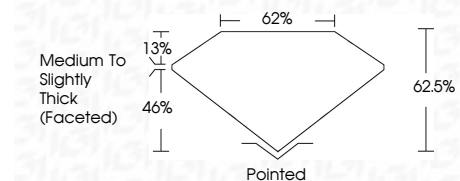

ELECTRONIC COPY

LG767611843
Report verification at igi.org

January 21, 2026
IGI Report Number **LG767611843**
Description **LABORATORY GROWN DIAMOND**
Shape and Cutting Style **OVAL BRILLIANT**
Measurements **9.98 X 7.30 X 4.56 MM**

GRADING RESULTS
Carat Weight **2.07 CARATS**
Color Grade **E**
Clarity Grade **VVS 2**

ADDITIONAL GRADING INFORMATION
Polish **EXCELLENT**
Symmetry **EXCELLENT**
Fluorescence **NONE**
Inscription(s) **IGI LG767611843**
Comments: This Laboratory Grown Diamond was created by Chemical Vapor Deposition (CVD) growth process. Type IIa

January 21, 2026
IGI Report No LG767611843
OVAL BRILLIANT
Carat Weight **2.07 CARATS**
Color Grade **E**
Clarity Grade **VVS 2**
Depth **46.0%**
Table **13.0%**
Girdle **Medium to Slightly Thick (Faceted)**
Culet **Pointed**
Polish **EXCELLENT**
Symmetry **EXCELLENT**
Fluorescence **NONE**
Inscription(s) **IGI LG767611843**

GRADING RESULTS
Carat Weight **2.07 CARATS**
Color Grade **E**
Clarity Grade **VVS 2**

ADDITIONAL GRADING INFORMATION
Polish **EXCELLENT**
Symmetry **EXCELLENT**
Fluorescence **NONE**
Inscription(s) **IGI LG767611843**