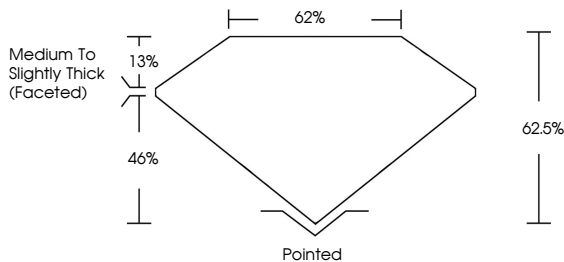

PROPORTIONS