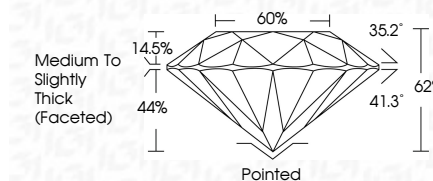

**ELECTRONIC COPY**

LG768694546  
Report verification at igi.org

January 24, 2026  
IGI Report Number **LG768694546**  
Description **LABORATORY GROWN DIAMOND**  
Shape and Cutting Style **ROUND BRILLIANT**  
Measurements **6.57 - 6.60 X 4.08 MM**

**GRADING RESULTS**  
Carat Weight **1.09 CARAT**  
Color Grade **D**  
Clarity Grade **VVS 2**  
Cut Grade **IDEAL**

**ADDITIONAL GRADING INFORMATION**  
Polish **EXCELLENT**  
Symmetry **EXCELLENT**  
Fluorescence **NONE**  
Inscription(s) **IGI LG768694546**  
Comments: This Laboratory Grown Diamond was created by Chemical Vapor Deposition (CVD) growth process. Type IIa

January 24, 2026  
IGI Report No LG768694546  
**ROUND BRILLIANT**  
6.57 - 6.60 X 4.08 MM  
1.09 CARAT  
Color Grade **D**  
Clarity Grade **VVS 2**  
Cut Grade **IDEAL**  
Depth **62%**  
Table **60%**  
Medium To Slightly Thick (Faceted)  
Culet **Pointed**  
Polish **EXCELLENT**  
Symmetry **EXCELLENT**  
Fluorescence **NONE**  
Inscriptions(s) **IGI LG768694546**  
Comments: This Laboratory Grown Diamond was created by Chemical Vapor Deposition (CVD) growth process. Type IIa

January 24, 2026  
IGI Report Number **LG768694546**  
Description **LABORATORY GROWN DIAMOND**  
Shape and Cutting Style **ROUND BRILLIANT**  
Measurements **6.57 - 6.60 X 4.08 MM**  
**GRADING RESULTS**  
Carat Weight **1.09 CARAT**  
Color Grade **D**  
Clarity Grade **VVS 2**  
Cut Grade **IDEAL**