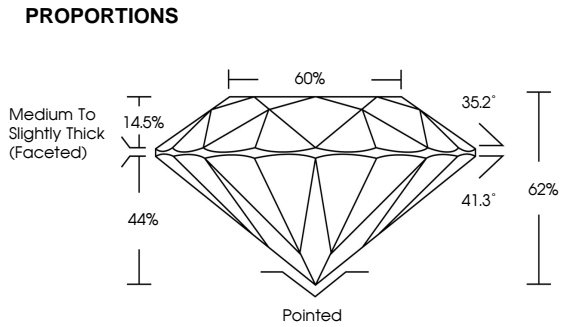

COLOR

D	E	F	G	H	I	J	Faint	Very Light	Light

CLARITY

FL	IF	VVS¹⁻²	VS¹⁻²	SI¹⁻²	I¹⁻³
Flawless	Internally Flawless	Very Very Slightly Included	Very Slightly Included	Slightly Included	Included