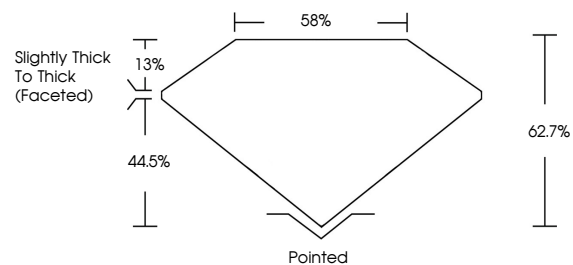

ELECTRONIC COPY

LG768698838
Report verification at igi.org

January 31, 2026
IGI Report Number **LG768698838**
Description **LABORATORY GROWN DIAMOND**
Shape and Cutting Style **PEAR MODIFIED BRILLIANT**
Measurements **11.92 X 7.61 X 4.77 MM**
GRADING RESULTS
Carat Weight **3.13 CARATS**
Color Grade **FANCY INTENSE YELLOW**
Clarity Grade **VS 2**

January 31, 2026
IGI Report Number **LG768698838**
Description **LABORATORY GROWN DIAMOND**
Shape and Cutting Style **PEAR MODIFIED BRILLIANT**
Measurements **11.92 X 7.61 X 4.77 MM**

GRADING RESULTS

Carat Weight **3.13 CARATS**
Color Grade **FANCY INTENSE YELLOW**
Clarity Grade **VS 2**

Secondary color: Grey

PROPORTIONS

Sample Image Used

CLARITY CHARACTERISTICS

KEY TO SYMBOLS

Red symbols indicate internal characteristics.
Green symbols indicate external characteristics.

COLOR

D E F G H I J Faint Very Light Light