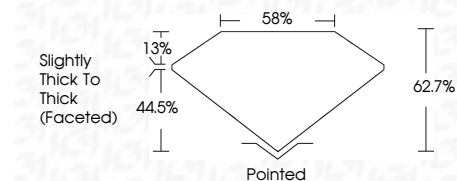

January 31, 2026
IGI Report Number **LG768698838**
Description **LABORATORY GROWN DIAMOND**
Shape and Cutting Style **PEAR MODIFIED BRILLIANT**
Measurements **11.92 X 7.61 X 4.77 MM**

GRADING RESULTS

Carat Weight **3.13 CARATS**
Color Grade **FANCY INTENSE YELLOW**
Clarity Grade **VS 2**

Secondary color: Grey

PROPORTIONS

Sample Image Used

CLARITY CHARACTERISTICS

KEY TO SYMBOLS

Red symbols indicate internal characteristics.
Green symbols indicate external characteristics.

COLOR

D E F G H I J Faint Very Light Light

CLARITY

FL	IF	VS ¹⁻²	VS ¹⁻²	SI ¹⁻²	I ¹⁻³
Flawless	Internally Flawless	Very Very Slightly Included	Very Slightly Included	Slightly Included	Included

ADDITIONAL GRADING INFORMATION

Polish **EXCELLENT**
Symmetry **EXCELLENT**
Fluorescence **NONE**
Inscription(s) **LG768698838**
Comments: This Laboratory Grown Diamond was created by Chemical Vapor Deposition (CVD) growth process.
Secondary color: Grey