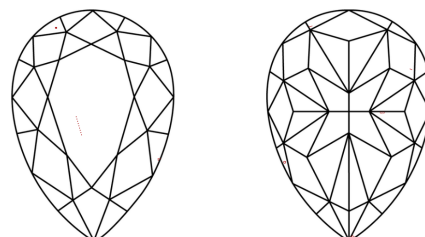

ELECTRONIC COPY

LG768698838
Report verification at igi.org

January 31, 2026
IGI Report Number **LG768698838**
Description **LABORATORY GROWN DIAMOND**
Shape and Cutting Style **PEAR MODIFIED BRILLIANT**
Measurements **11.92 X 7.61 X 4.77 MM**
GRADING RESULTS
Carat Weight **3.13 CARATS**
Color Grade **FANCY INTENSE YELLOW**
Clarity Grade **VS 2**

January 31, 2026
IGI Report Number **LG768698838**
Description **LABORATORY GROWN DIAMOND**
Shape and Cutting Style **PEAR MODIFIED BRILLIANT**
Measurements **11.92 X 7.61 X 4.77 MM**

GRADING RESULTS

Carat Weight **3.13 CARATS**
Color Grade **FANCY INTENSE YELLOW**
Clarity Grade **VS 2**

Secondary color: Grey

PROPORTIONS

Sample Image Used

CLARITY CHARACTERISTICS

KEY TO SYMBOLS

Red symbols indicate internal characteristics.
Green symbols indicate external characteristics.

COLOR

D E F G H I J Faint Very Light Light