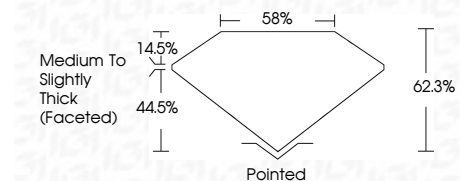

ELECTRONIC COPY

LG769617428
Report verification at igi.org

January 26, 2026

IGI Report Number **LG769617428**

Description **LABORATORY GROWN DIAMOND**

Shape and Cutting Style **OVAL BRILLIANT**

Measurements **10.03 X 7.22 X 4.50 MM**

GRADING RESULTS

Carat Weight **2.03 CARATS**

Color Grade **E**

Clarity Grade **VVS 2**

ADDITIONAL GRADING INFORMATION

Polish **EXCELLENT**

Symmetry **EXCELLENT**

Fluorescence **NONE**

Inscription(s) **IGI LG769617428**

Comments: This Laboratory Grown Diamond was created by Chemical Vapor Deposition (CVD) growth process. Type IIa

January 26, 2026
IGI Report No LG769617428
OVAL BRILLIANT
Carat Weight **2.03 CARATS**
Color Grade **E**
Clarity Grade **VVS 2**
Depth **62.3%**
Table **14.5%**
Girdle **Medium to Slightly Thick (Faceted)**
Culet **Pointed**
Polish **EXCELLENT**
Symmetry **EXCELLENT**
Fluorescence **NONE**
Inscription(s) **IGI LG769617428**

Shape and Cutting Style **OVAL BRILLIANT**

Measurements **10.03 X 7.22 X 4.50 MM**

GRADING RESULTS

Carat Weight **2.03 CARATS**

Color Grade **E**

Clarity Grade **VVS 2**

ADDITIONAL GRADING INFORMATION

Polish **EXCELLENT**