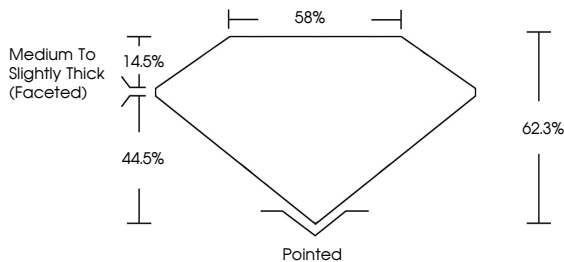

Shape and Cutting Style **OVAL BRILLIANT**

Measurements **10.03 X 7.22 X 4.50 MM**

GRADING RESULTS

Carat Weight **2.03 CARATS**

Color Grade **E**

Clarity Grade **VVS 2**

ADDITIONAL GRADING INFORMATION

Polish **EXCELLENT**

Symmetry **EXCELLENT**

Fluorescence **NONE**

Inscription(s) **IGI LG769617428**

Comments: This Laboratory Grown Diamond was created by Chemical Vapor Deposition (CVD) growth process. Type IIa

PROPORTIONS

Sample Image Used

CLARITY CHARACTERISTICS

KEY TO SYMBOLS

Red symbols indicate internal characteristics.
Green symbols indicate external characteristics.

COLOR

D	E	F	G	H	I	J	Faint	Very Light	Light
---	---	---	---	---	---	---	-------	------------	-------