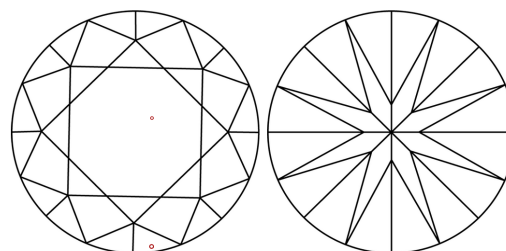

CLARITY CHARACTERISTICS

KEY TO SYMBOLS

Red symbols indicate internal characteristics.
Green symbols indicate external characteristics.