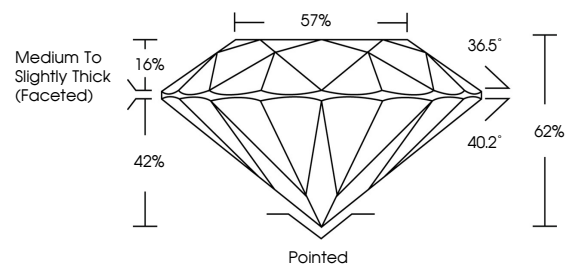

LABORATORY GROWN DIAMOND REPORT

January 28, 2026
IGI Report Number **LG769651271**
Description **LABORATORY GROWN DIAMOND**
Shape and Cutting Style **ROUND BRILLIANT**
Measurements **6.36 - 6.40 X 3.96 MM**

GRADING RESULTS

Carat Weight **1.01 CARAT**
Color Grade **D**
Clarity Grade **VS 1**
Cut Grade **EXCELLENT**

ADDITIONAL GRADING INFORMATION

Polish **EXCELLENT**
Symmetry **EXCELLENT**
Fluorescence **NONE**
Inscription(s) **IGI LG769651271**

Comments: This Laboratory Grown Diamond was created by Chemical Vapor Deposition (CVD) growth process. Type IIa

PROPORTIONS

CLARITY CHARACTERISTICS

KEY TO SYMBOLS

Red symbols indicate internal characteristics.
Green symbols indicate external characteristics.