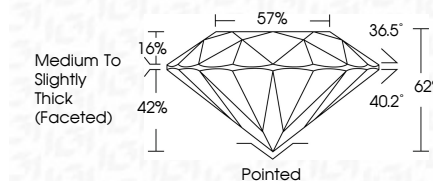

ELECTRONIC COPY

LG769651271
Report verification at igi.org

January 28, 2026
IGI Report Number **LG769651271**
Description **LABORATORY GROWN DIAMOND**
Shape and Cutting Style **ROUND BRILLIANT**
Measurements **6.36 - 6.40 X 3.96 MM**

GRADING RESULTS

Carat Weight **1.01 CARAT**
Color Grade **D**
Clarity Grade **VS 1**
Cut Grade **EXCELLENT**

ADDITIONAL GRADING INFORMATION

Polish **EXCELLENT**
Symmetry **EXCELLENT**
Fluorescence **NONE**
Inscription(s) **IGI LG769651271**
Comments: This Laboratory Grown Diamond was created by Chemical Vapor Deposition (CVD) growth process. Type IIa

January 28, 2026
IGI Report No LG769651271
ROUND BRILLIANT
6.36 - 6.40 X 3.96 MM
1.01 CARAT
Color Grade **D**
Clarity Grade **VS 1**
Cut Grade **EXCELLENT**
Depth **62%**
Table **57%**
Girdle **Medium To Slightly Thick (Faceted)**
Culet **Pointed**
Polish **EXCELLENT**
Symmetry **EXCELLENT**
Fluorescence **NONE**
Inscription(s) **IGI LG769651271**
Comments: This Laboratory Grown Diamond was created by Chemical Vapor Deposition (CVD) growth process. Type IIa

LABORATORY GROWN DIAMOND REPORT

January 28, 2026
IGI Report Number **LG769651271**
Description **LABORATORY GROWN DIAMOND**
Shape and Cutting Style **ROUND BRILLIANT**
Measurements **6.36 - 6.40 X 3.96 MM**