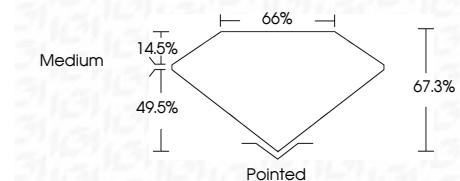

**ELECTRONIC COPY**

LG770609566  
Report verification at igi.org

January 30, 2026  
IGI Report Number **LG770609566**  
Description **LABORATORY GROWN DIAMOND**

Shape and Cutting Style **CUT CORNERED  
RECTANGULAR MODIFIED  
BRILLIANT**

Measurements **10.98 X 7.96 X 5.36 MM**

**GRADING RESULTS**

Carat Weight **4.04 CARATS**  
Color Grade **D**  
Clarity Grade **VVS 2**

**ADDITIONAL GRADING INFORMATION**

Polish **EXCELLENT**  
Symmetry **EXCELLENT**  
Fluorescence **NONE**  
Inscription(s) **IGI LG770609566**

**LABORATORY GROWN DIAMOND REPORT**

January 30, 2026  
IGI Report Number **LG770609566**  
Description **LABORATORY GROWN DIAMOND**  
Shape and Cutting Style **CUT CORNERED RECTANGULAR  
MODIFIED BRILLIANT**  
Measurements **10.98 X 7.96 X 5.36 MM**

**GRADING RESULTS**

Carat Weight **4.04 CARATS**  
Color Grade **D**  
Clarity Grade **VVS 2**

**ADDITIONAL GRADING INFORMATION**

Polish **EXCELLENT**  
Symmetry **EXCELLENT**  
Fluorescence **NONE**

Inscription(s) **IGI LG770609566**