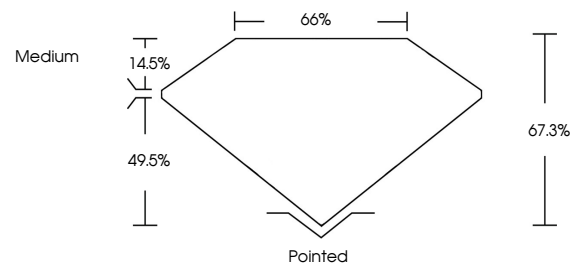

PROPORTIONS