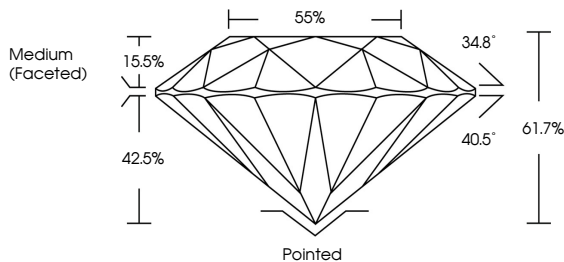

GRADING RESULTS
Carat Weight **2.54 CARATS**
Color Grade **I**
Clarity Grade **VS 1**
Cut Grade **IDEAL**

ADDITIONAL GRADING INFORMATION
Polish **EXCELLENT**
Symmetry **EXCELLENT**
Fluorescence **NONE**
Inscription(s) **IGI LG770644721**
Comments: This Laboratory Grown Diamond was created by Chemical Vapor Deposition (CVD) growth process. Type IIa

February 23, 2026
IGI Report No LG770644721
ROUND BRILLIANT
8.74 - 8.78 X 5.40 MM
2.54 CARATS
Color Grade **I**
Clarity Grade **VS 1**
Cut Grade **IDEAL**
Depth **61.7%**
Table **55%**
Medium (Faceted)
Culet **Pointed**
Polish **EXCELLENT**
Symmetry **EXCELLENT**
Fluorescence **NONE**
Inscription(s) **IGI LG770644721**
Comments: This Laboratory Grown Diamond was created by Chemical Vapor Deposition (CVD) growth process. Type IIa

February 23, 2026
IGI Report Number **LG770644721**
Description **LABORATORY GROWN DIAMOND**
Shape and Cutting Style **ROUND BRILLIANT**
Measurements **8.74 - 8.78 X 5.40 MM**

GRADING RESULTS
Carat Weight **2.54 CARATS**
Color Grade **I**
Clarity Grade **VS 1**
Cut Grade **IDEAL**

PROPORTIONS

CLARITY CHARACTERISTICS

KEY TO SYMBOLS
Red symbols indicate internal characteristics.
Green symbols indicate external characteristics.

Sample Image Used

COLOR

D	E	F	G	H	I	J	Faint	Very Light	Light
---	---	---	---	---	---	---	-------	------------	-------