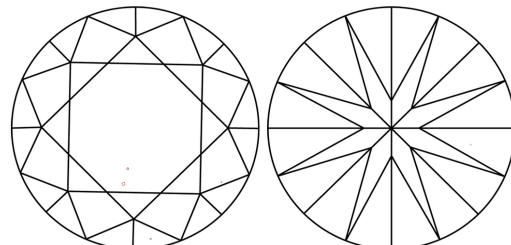

February 23, 2026
IGI Report Number **LG770644721**
Description **LABORATORY GROWN DIAMOND**
Shape and Cutting Style **ROUND BRILLIANT**
Measurements **8.74 - 8.78 X 5.40 MM**

GRADING RESULTS
Carat Weight **2.54 CARATS**
Color Grade **I**
Clarity Grade **VS 1**
Cut Grade **IDEAL**

PROPORTIONS

CLARITY CHARACTERISTICS

KEY TO SYMBOLS
Red symbols indicate internal characteristics.
Green symbols indicate external characteristics.

Sample Image Used

COLOR

D	E	F	G	H	I	J	Faint	Very Light	Light
---	---	---	---	---	---	---	-------	------------	-------