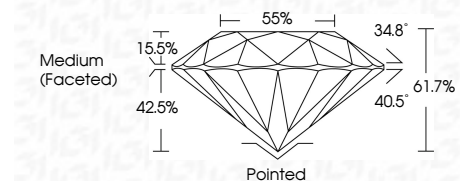

ELECTRONIC COPY

LG770644721
Report verification at igi.org

February 23, 2026
IGI Report Number **LG770644721**
Description **LABORATORY GROWN DIAMOND**
Shape and Cutting Style **ROUND BRILLIANT**
Measurements **8.74 - 8.78 X 5.40 MM**

GRADING RESULTS
Carat Weight **2.54 CARATS**
Color Grade **I**
Clarity Grade **VS 1**
Cut Grade **IDEAL**

ADDITIONAL GRADING INFORMATION
Polish **EXCELLENT**
Symmetry **EXCELLENT**
Fluorescence **NONE**
Inscription(s) **IGI LG770644721**
Comments: This Laboratory Grown Diamond was created by Chemical Vapor Deposition (CVD) growth process. Type IIa

February 23, 2026
IGI Report No LG770644721
ROUND BRILLIANT
8.74 - 8.78 X 5.40 MM
2.54 CARATS
Color Grade **I**
Clarity Grade **VS 1**
Cut Grade **IDEAL**
Depth **61.7%**
Table **55%**
Medium (Faceted)
Culet **Pointed**
Polish **EXCELLENT**
Symmetry **EXCELLENT**
Fluorescence **NONE**
Inscription(s) **IGI LG770644721**
Comments: This Laboratory Grown Diamond was created by Chemical Vapor Deposition (CVD) growth process. Type IIa

February 23, 2026
IGI Report Number **LG770644721**
Description **LABORATORY GROWN DIAMOND**
Shape and Cutting Style **ROUND BRILLIANT**
Measurements **8.74 - 8.78 X 5.40 MM**

GRADING RESULTS
Carat Weight **2.54 CARATS**
Color Grade **I**
Clarity Grade **VS 1**
Cut Grade **IDEAL**