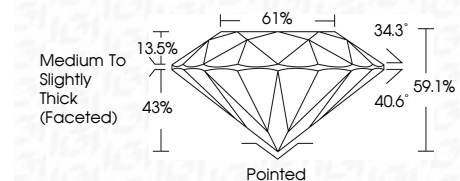

GRADING RESULTS

Carat Weight 5.05 CARATS

Color Grade F

Clarity Grade VS 1

Cut Grade EXCELLENT

February 7, 2026
IGI Report Number LG770668767
Description LABORATORY GROWN DIAMOND
Shape and Cutting Style ROUND BRILLIANT
Measurements 11.19 - 11.22 X 6.62 MM

GRADING RESULTS

Carat Weight 5.05 CARATS

Color Grade F

Clarity Grade VS 1

Cut Grade EXCELLENT

ADDITIONAL GRADING INFORMATION

Polish EXCELLENT

Symmetry EXCELLENT

KEY TO SYMBOLS

Red symbols indicate internal characteristics. Green symbols indicate external characteristics.

COLOR

D E F G H I J Faint Very Light Light

CLARITY

FL IF VS 1-2 VS 2-3 SI 1-2 I 1-3
Flawless Internally Flawless Very Very Slightly Included Very Slightly Included Slightly Included Included