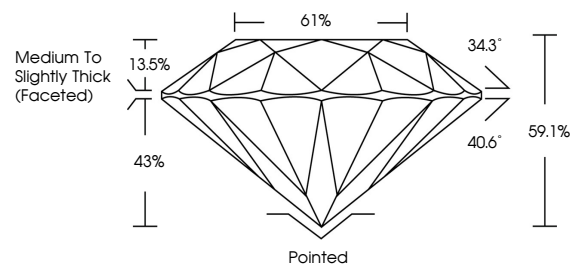

ELECTRONIC COPY

LG770668767 Report verification at igi.org

February 7, 2026

IGI Report Number LG770668767

Description LABORATORY GROWN DIAMOND

Shape and Cutting Style ROUND BRILLIANT

Measurements 11.19 - 11.22 X 6.62 MM

GRADING RESULTS

Carat Weight 5.05 CARATS

Color Grade F

Clarity Grade VS 1

Cut Grade EXCELLENT

February 7, 2026
IGI Report Number LG770668767
Description LABORATORY GROWN DIAMOND
Shape and Cutting Style ROUND BRILLIANT
Measurements 11.19 - 11.22 X 6.62 MM

GRADING RESULTS

Carat Weight 5.05 CARATS

Color Grade F

Clarity Grade VS 1

Cut Grade EXCELLENT

ADDITIONAL GRADING INFORMATION

Polish EXCELLENT

Symmetry EXCELLENT

Fluorescence NONE

Inscription(s) IGI LG770668767

Comments: This Laboratory Grown Diamond was created by Chemical Vapor Deposition (CVD) growth process. Type IIa

PROPORTIONS