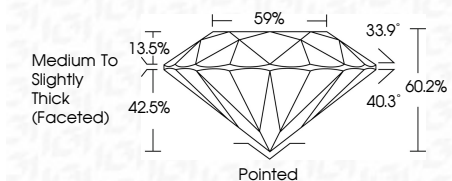

ELECTRONIC COPY

LG771625511
Report verification at igi.org

February 9, 2026
IGI Report Number **LG771625511**
Description **LABORATORY GROWN DIAMOND**
Shape and Cutting Style **ROUND BRILLIANT**
Measurements **9.75 - 9.80 X 5.89 MM**

GRADING RESULTS

Carat Weight **3.51 CARATS**
Color Grade **F**
Clarity Grade **VVS 2**
Cut Grade **IDEAL**

ADDITIONAL GRADING INFORMATION

Polish **EXCELLENT**
Symmetry **EXCELLENT**
Fluorescence **NONE**
Inscription(s) **IGI LG771625511**
Comments: This Laboratory Grown Diamond was created by Chemical Vapor Deposition (CVD) growth process. Type IIa

IGI

February 9, 2026
IGI Report No LG771625511
ROUND BRILLIANT
9.75 - 9.80 X 5.89 MM
3.51 CARATS
Color Grade **F**
Clarity Grade **VVS 2**
Cut Grade **IDEAL**
Depth **60.2%**
Table **59%**
Medium To Slightly Thick (Faceted)
Culet **Pointed**
Polish **EXCELLENT**
Symmetry **EXCELLENT**
Fluorescence **NONE**
Inscription(s) **IGI LG771625511**
Comments: This Laboratory Grown Diamond was created by Chemical Vapor Deposition (CVD) growth process. Type IIa

GRADING RESULTS

Carat Weight **3.51 CARATS**
Color Grade **F**
Clarity Grade **VVS 2**
Cut Grade **IDEAL**

ADDITIONAL GRADING INFORMATION

Polish **EXCELLENT**
Symmetry **EXCELLENT**
Fluorescence **NONE**
Inscription(s) **IGI LG771625511**