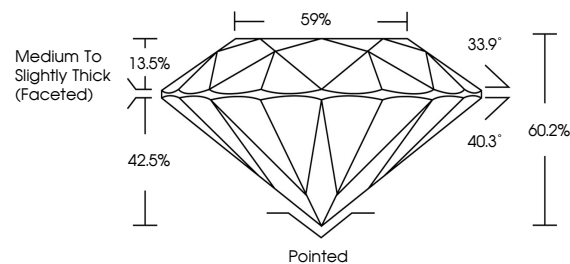

GRADING RESULTS

Carat Weight **3.51 CARATS**
Color Grade **F**
Clarity Grade **VVS 2**
Cut Grade **IDEAL**

ADDITIONAL GRADING INFORMATION

Polish **EXCELLENT**
Symmetry **EXCELLENT**
Fluorescence **NONE**
Inscription(s) **IGI LG771625511**
Comments: This Laboratory Grown Diamond was created by Chemical Vapor Deposition (CVD) growth process. Type IIa

IGI

February 9, 2026
IGI Report No LG771625511
ROUND BRILLIANT
9.75 - 9.80 X 5.89 MM
3.51 CARATS
Color Grade **F**
Clarity Grade **VVS 2**
Cut Grade **IDEAL**
Depth **60.2%**
Table **59%**
Medium To Slightly Thick (Faceted)
Culet **Pointed**
Polish **EXCELLENT**
Symmetry **EXCELLENT**
Fluorescence **NONE**
Inscription(s) **IGI LG771625511**
Comments: This Laboratory Grown Diamond was created by Chemical Vapor Deposition (CVD) growth process. Type IIa

GRADING RESULTS

Carat Weight **3.51 CARATS**
Color Grade **F**
Clarity Grade **VVS 2**
Cut Grade **IDEAL**

ADDITIONAL GRADING INFORMATION

Polish **EXCELLENT**
Symmetry **EXCELLENT**
Fluorescence **NONE**
Inscription(s) **IGI LG771625511**

Comments: This Laboratory Grown Diamond was created by Chemical Vapor Deposition (CVD) growth process. Type IIa

PROPORTIONS

CLARITY CHARACTERISTICS

KEY TO SYMBOLS

Red symbols indicate internal characteristics.
Green symbols indicate external characteristics.