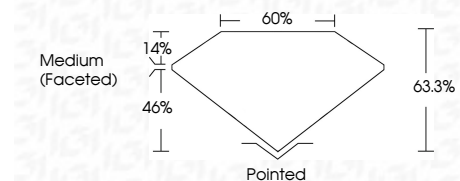

ELECTRONIC COPY

LG771636921
Report verification at igi.org

January 31, 2026
IGI Report Number **LG771636921**
Description **LABORATORY GROWN DIAMOND**
Shape and Cutting Style **PEAR BRILLIANT**
Measurements **10.43 X 6.46 X 4.09 MM**

GRADING RESULTS
Carat Weight **1.58 CARAT**
Color Grade **D**
Clarity Grade **VS 1**

ADDITIONAL GRADING INFORMATION
Polish **EXCELLENT**
Symmetry **EXCELLENT**
Fluorescence **NONE**
Inscription(s) **IGI LG771636921**
Comments: This Laboratory Grown Diamond was created by Chemical Vapor Deposition (CVD) growth process. Type IIa

January 31, 2026
IGI Report No LG771636921
PEAR BRILLIANT
1.58 CARAT
D
10.43 X 6.46 X 4.09 MM
Color Grade **D**
Clarity Grade **VS 1**
Depth **63.3%**
Table **46%**
Girdle **Medium (Faceted)**
Culet **Pointed**
Polish **EXCELLENT**
Symmetry **EXCELLENT**
Fluorescence **NONE**
Inscription(s) **IGI LG771636921**
Comments: This Laboratory Grown Diamond was created by Chemical Vapor Deposition (CVD) growth process. Type IIa

January 31, 2026
IGI Report Number **LG771636921**
Description **LABORATORY GROWN DIAMOND**
Shape and Cutting Style **PEAR BRILLIANT**
Measurements **10.43 X 6.46 X 4.09 MM**

GRADING RESULTS
Carat Weight **1.58 CARAT**
Color Grade **D**
Clarity Grade **VS 1**