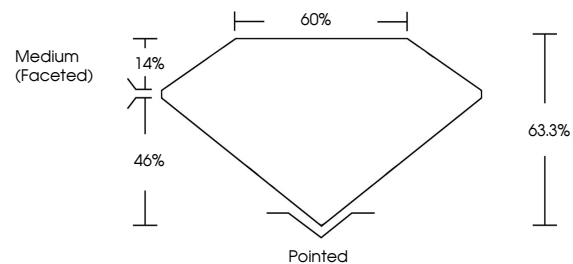

GRADING RESULTS
Carat Weight **1.58 CARAT**
Color Grade **D**
Clarity Grade **VS 1**

ADDITIONAL GRADING INFORMATION
Polish **EXCELLENT**
Symmetry **EXCELLENT**
Fluorescence **NONE**
Inscription(s) **IGI LG771636921**
Comments: This Laboratory Grown Diamond was created by Chemical Vapor Deposition (CVD) growth process. Type IIa

January 31, 2026
IGI Report No LG771636921
PEAR BRILLIANT
1.58 CARAT
D
10.43 X 6.46 X 4.09 MM
Color Grade **D**
Clarity Grade **VS 1**
Depth **63.3%**
Table **46%**
Girdle **Medium (Faceted)**
Culet **Pointed**
Polish **EXCELLENT**
Symmetry **EXCELLENT**
Fluorescence **NONE**
Inscription(s) **IGI LG771636921**
Comments: This Laboratory Grown Diamond was created by Chemical Vapor Deposition (CVD) growth process. Type IIa

January 31, 2026
IGI Report Number **LG771636921**
Description **LABORATORY GROWN DIAMOND**
Shape and Cutting Style **PEAR BRILLIANT**
Measurements **10.43 X 6.46 X 4.09 MM**

GRADING RESULTS
Carat Weight **1.58 CARAT**
Color Grade **D**
Clarity Grade **VS 1**

PROPORTIONS

Sample Image Used

CLARITY CHARACTERISTICS

KEY TO SYMBOLS

Red symbols indicate internal characteristics.
Green symbols indicate external characteristics.

COLOR

D E F G H I J Faint Very Light Light