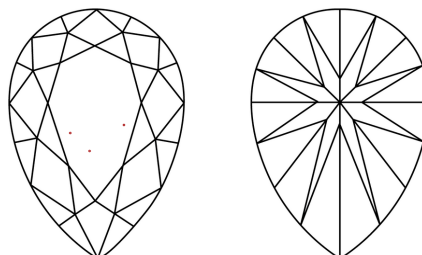

January 31, 2026
IGI Report Number **LG771636921**
Description **LABORATORY GROWN DIAMOND**
Shape and Cutting Style **PEAR BRILLIANT**
Measurements **10.43 X 6.46 X 4.09 MM**

GRADING RESULTS
Carat Weight **1.58 CARAT**
Color Grade **D**
Clarity Grade **VS 1**

PROPORTIONS

Sample Image Used

CLARITY CHARACTERISTICS

KEY TO SYMBOLS

Red symbols indicate internal characteristics.
Green symbols indicate external characteristics.

COLOR

D E F G H I J Faint Very Light Light