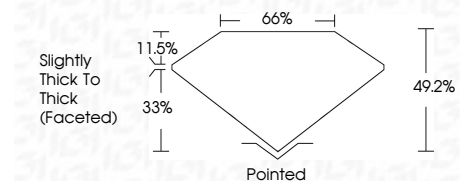

ELECTRONIC COPY

LG771642611
Report verification at igi.org

March 26, 2026
IGI Report Number **LG771642611**
Description **LABORATORY GROWN DIAMOND**
Shape and Cutting Style **HEART MODIFIED BRILLIANT**
Measurements **6.66 X 7.76 X 3.82 MM**

GRADING RESULTS

Carat Weight **1.50 CARAT**
Color Grade **FANCY INTENSE YELLOW**
Clarity Grade **VS 2**

ADDITIONAL GRADING INFORMATION

Polish **EXCELLENT**
Symmetry **EXCELLENT**
Fluorescence **NONE**
Inscription(s) **IGI LG771642611**
Comments: This Laboratory Grown Diamond was created by Chemical Vapor Deposition (CVD) growth process.

March 26, 2026
IGI Report No LG771642611
HEART MODIFIED BRILLIANT
6.66 X 7.76 X 3.82 MM
1.50 CARAT
Carat Weight
Color Grade **FANCY INTENSE YELLOW**
Clarity Grade **VS 2**
Depth **49.2%**
Table **33%**
Girdle **Slightly Thick To Thick (Faceted)**
Culet **Pointed**
Polish **EXCELLENT**
Symmetry **EXCELLENT**
Fluorescence **NONE**
Inscription(s) **IGI LG771642611**
Comments: This Laboratory Grown Diamond was created by Chemical Vapor Deposition (CVD) growth process.

GRADING RESULTS

Carat Weight **1.50 CARAT**
Color Grade **FANCY INTENSE YELLOW**
Clarity Grade **VS 2**

ADDITIONAL GRADING INFORMATION

Polish **EXCELLENT**
Symmetry **EXCELLENT**
Fluorescence **NONE**
Inscription(s) **IGI LG771642611**