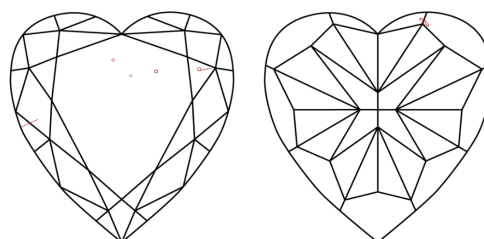

CLARITY CHARACTERISTICS

KEY TO SYMBOLS

Red symbols indicate internal characteristics.
Green symbols indicate external characteristics.

COLOR

D E F G H I J Faint Very Light Light

CLARITY

FL	IF	VS¹⁻²	VS¹⁻²	SI¹⁻²	I¹⁻³
Flawless	Internally Flawless	Very Very Slightly Included	Very Slightly Included	Slightly Included	Included