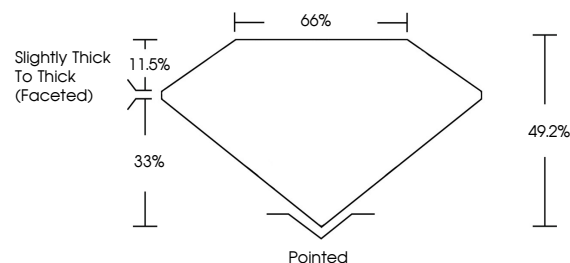

GRADING RESULTS

Carat Weight **1.50 CARAT**
Color Grade **FANCY INTENSE YELLOW**
Clarity Grade **VS 2**

ADDITIONAL GRADING INFORMATION

Polish **EXCELLENT**
Symmetry **EXCELLENT**
Fluorescence **NONE**
Inscription(s) **IGI LG771642611**

Comments: This Laboratory Grown Diamond was created by Chemical Vapor Deposition (CVD) growth process.

PROPORTIONS

Sample Image Used

CLARITY CHARACTERISTICS

KEY TO SYMBOLS

Red symbols indicate internal characteristics.
Green symbols indicate external characteristics.