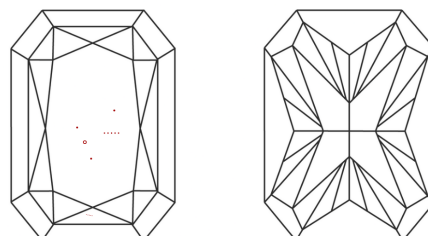

CLARITY CHARACTERISTICS

KEY TO SYMBOLS

Red symbols indicate internal characteristics.
Green symbols indicate external characteristics.

COLOR

D E F G H I J Faint Very Light Light

CLARITY

FL	IF	VS¹⁻²	VS¹⁻²	SI¹⁻²	I¹⁻³
Flawless	Internally Flawless	Very Very Slightly Included	Very Slightly Included	Slightly Included	Included