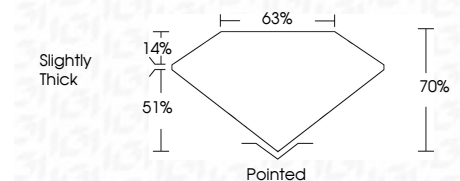

ELECTRONIC COPY

LG771642856
Report verification at igi.org

March 31, 2026
IGI Report Number **LG771642856**
Description **LABORATORY GROWN DIAMOND**
Shape and Cutting Style **CUT CORNERED
RECTANGULAR MODIFIED
BRILLIANT**

Measurements **10.15 X 7.26 X 5.08 MM**

GRADING RESULTS

Carat Weight **3.50 CARATS**
Color Grade **F**
Clarity Grade **VS 1**

ADDITIONAL GRADING INFORMATION

Polish **EXCELLENT**
Symmetry **EXCELLENT**
Fluorescence **NONE**
Inscription(s) **(IGI) LG771642856**
Comments: This Laboratory Grown Diamond was created by Chemical Vapor Deposition (CVD) growth process. Type IIa

March 31, 2026
IGI Report No LG771642856
CUT CORNERED RECT. MODIFIED BRILLIANT
3.50 CARATS
F
10.15 X 7.26 X 5.08 MM
Color Grade
VS 1
Depth 70%
Table 14%
Girdle 51%
Slightly Thick
Pointed
EXCELLENT
EXCELLENT
NONE
None
(IGI) LG771642856
Comments: This Laboratory Grown Diamond was created by Chemical Vapor Deposition (CVD) growth process. Type IIa

LABORATORY GROWN DIAMOND REPORT

March 31, 2026
IGI Report Number **LG771642856**
Description **LABORATORY GROWN DIAMOND**
Shape and Cutting Style **CUT CORNERED RECTANGULAR
MODIFIED BRILLIANT**
Measurements **10.15 X 7.26 X 5.08 MM**