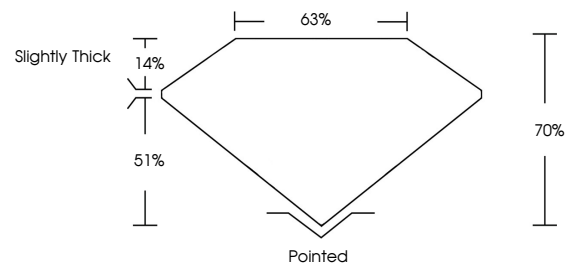

Measurements **10.15 X 7.26 X 5.08 MM**

GRADING RESULTS

Carat Weight **3.50 CARATS**
Color Grade **F**
Clarity Grade **VS 1**

ADDITIONAL GRADING INFORMATION

Polish **EXCELLENT**
Symmetry **EXCELLENT**
Fluorescence **NONE**
Inscription(s) **(IGI) LG771642856**
Comments: This Laboratory Grown Diamond was created by Chemical Vapor Deposition (CVD) growth process. Type IIa

GRADING RESULTS

Carat Weight **3.50 CARATS**
Color Grade **F**
Clarity Grade **VS 1**

ADDITIONAL GRADING INFORMATION

Polish **EXCELLENT**
Symmetry **EXCELLENT**
Fluorescence **NONE**
Inscription(s) **(IGI) LG771642856**

Comments: This Laboratory Grown Diamond was created by Chemical Vapor Deposition (CVD) growth process. Type IIa

PROPORTIONS

Sample Image Used

CLARITY CHARACTERISTICS

KEY TO SYMBOLS

Red symbols indicate internal characteristics.
Green symbols indicate external characteristics.