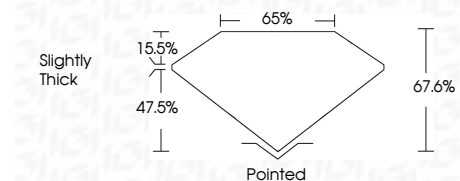

Measurements **8.92 X 6.26 X 4.23 MM**

GRADING RESULTS

Carat Weight **2.05 CARATS**

Color Grade **E**

Clarity Grade **VVS 1**

ADDITIONAL GRADING INFORMATION

Polish **EXCELLENT**

Symmetry **EXCELLENT**

Fluorescence **NONE**

Inscription(s) **IGI LG771643693**

Comments: This Laboratory Grown Diamond was created by Chemical Vapor Deposition (CVD) growth process. Type IIa

IGI

April 1, 2026
IGI Report No LG771643693
CUT CORNERED RECT. MODIFIED BRILLIANT
8.92 X 6.26 X 4.23 MM
Carat Weight 2.05 CARATS
Color Grade E
Clarity Grade VVS 1
Depth 67.6%
Table 47.5%
Girdle 15.5%
Slightly Thick
Culet Pointed
Polish EXCELLENT
Symmetry EXCELLENT
Fluorescence NONE
Inscription(s) IGI LG771643693
Comments: This Laboratory Grown Diamond was created by Chemical Vapor Deposition (CVD) growth process. Type IIa

LABORATORY GROWN DIAMOND REPORT

April 1, 2026

IGI Report Number **LG771643693**

Description **LABORATORY GROWN DIAMOND**

Shape and Cutting Style **CUT CORNERED RECTANGULAR
MODIFIED BRILLIANT**

Measurements **8.92 X 6.26 X 4.23 MM**

GRADING RESULTS

Carat Weight **2.05 CARATS**

Color Grade **E**

Clarity Grade **VVS 1**

ADDITIONAL GRADING INFORMATION

Polish **EXCELLENT**

Symmetry **EXCELLENT**

Fluorescence **NONE**