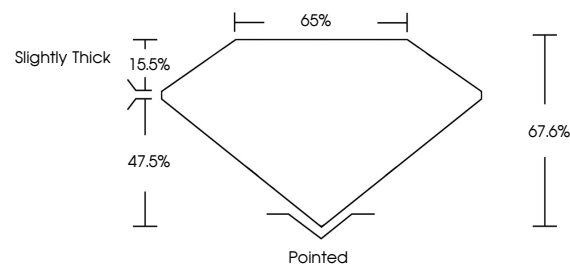

Measurements **8.92 X 6.26 X 4.23 MM**

GRADING RESULTS

Carat Weight **2.05 CARATS**

Color Grade **E**

Clarity Grade **VVS 1**

ADDITIONAL GRADING INFORMATION

Polish **EXCELLENT**

Symmetry **EXCELLENT**

Fluorescence **NONE**

Inscription(s) **IGI LG771643693**

Comments: This Laboratory Grown Diamond was created by Chemical Vapor Deposition (CVD) growth process. Type IIa

IGI

April 1, 2026
IGI Report No LG771643693
CUT CORNERED RECT. MODIFIED BRILLIANT
8.92 X 6.26 X 4.23 MM
Carat Weight 2.05 CARATS
Color Grade E
Clarity Grade VVS 1
Depth 67.6%
Table 47.5%
Girdle 15.5%
Slightly Thick
Culet Pointed
Polish EXCELLENT
Symmetry EXCELLENT
Fluorescence NONE
Inscription(s) IGI LG771643693
Comments: This Laboratory Grown Diamond was created by Chemical Vapor Deposition (CVD) growth process. Type IIa

GRADING RESULTS

Carat Weight **2.05 CARATS**

Color Grade **E**

Clarity Grade **VVS 1**

ADDITIONAL GRADING INFORMATION

Polish **EXCELLENT**

Symmetry **EXCELLENT**

Fluorescence **NONE**

Inscription(s) **IGI LG771643693**

Comments: This Laboratory Grown Diamond was created by Chemical Vapor Deposition (CVD) growth process. Type IIa

PROPORTIONS

Sample Image Used

CLARITY CHARACTERISTICS

KEY TO SYMBOLS