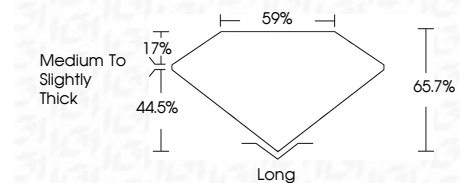

**ELECTRONIC COPY**

LG771644178  
Report verification at igi.org

January 31, 2026  
IGI Report Number **LG771644178**  
Description **LABORATORY GROWN DIAMOND**  
Shape and Cutting Style **EMERALD CUT**  
Measurements **11.93 X 8.20 X 5.39 MM**

**GRADING RESULTS**  
Carat Weight **5.63 CARATS**  
Color Grade **D**  
Clarity Grade **VVS 2**

**ADDITIONAL GRADING INFORMATION**  
Polish **EXCELLENT**  
Symmetry **EXCELLENT**  
Fluorescence **NONE**  
Inscription(s) **IGI LG771644178**  
Comments: This Laboratory Grown Diamond was created by Chemical Vapor Deposition (CVD) growth process. Type IIa

January 31, 2026  
IGI Report No LG771644178  
**EMERALD CUT**  
11.93 X 8.20 X 5.39 MM  
5.63 CARATS  
D  
VVS 2  
65.7%  
44.5%  
Medium to Slightly Thick  
Long  
EXCELLENT  
EXCELLENT  
NONE  
IGI LG771644178  
Comments: This Laboratory Grown Diamond was created by Chemical Vapor Deposition (CVD) growth process. Type IIa

**LABORATORY GROWN DIAMOND REPORT**

January 31, 2026  
IGI Report Number **LG771644178**  
Description **LABORATORY GROWN DIAMOND**  
Shape and Cutting Style **EMERALD CUT**  
Measurements **11.93 X 8.20 X 5.39 MM**