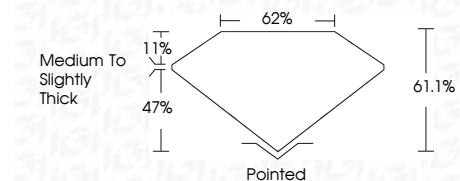

Measurements **13.09 X 9.12 X 5.57 MM**

GRADING RESULTS

Carat Weight **5.70 CARATS**
Color Grade **F**
Clarity Grade **VVS 2**

ADDITIONAL GRADING INFORMATION

Polish **EXCELLENT**
Symmetry **EXCELLENT**
Fluorescence **NONE**
Inscription(s) **IGI LG772666896**

Comments: This Laboratory Grown Diamond was created by Chemical Vapor Deposition (CVD) growth process. Type IIa

March 10, 2026
IGI Report No **LG772666896**
CUT CORNERED RECT. MODIFIED BRILLIANT
13.09 X 9.12 X 5.57 MM
Carat Weight **5.70 CARATS**
Color Grade **F**
Clarity Grade **VVS 2**
Depth **61.1%**
Table **47%**
Girdle **Medium to Slightly Thick**
Culet **Pointed**
Polish **EXCELLENT**
Symmetry **EXCELLENT**
Fluorescence **NONE**
Inscription(s) **IGI LG772666896**

Comments: This Laboratory Grown Diamond was created by Chemical Vapor Deposition (CVD) growth process. Type IIa

LABORATORY GROWN DIAMOND REPORT

March 10, 2026
IGI Report Number **LG772666896**
Description **LABORATORY GROWN DIAMOND**
Shape and Cutting Style **CUT CORNERED RECTANGULAR
MODIFIED BRILLIANT**
Measurements **13.09 X 9.12 X 5.57 MM**

GRADING RESULTS

Carat Weight **5.70 CARATS**
Color Grade **F**
Clarity Grade **VVS 2**

ADDITIONAL GRADING INFORMATION

Polish **EXCELLENT**
Symmetry **EXCELLENT**
Fluorescence **NONE**

Inscription(s) **IGI LG772666896**