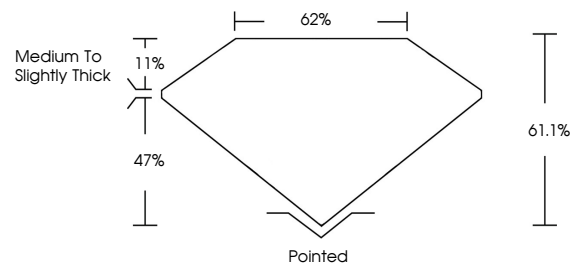

Measurements **13.09 X 9.12 X 5.57 MM**

GRADING RESULTS

Carat Weight **5.70 CARATS**
Color Grade **F**
Clarity Grade **VVS 2**

ADDITIONAL GRADING INFORMATION

Polish **EXCELLENT**
Symmetry **EXCELLENT**
Fluorescence **NONE**
Inscription(s) **IGI LG772666896**

Comments: This Laboratory Grown Diamond was created by Chemical Vapor Deposition (CVD) growth process. Type IIa

March 10, 2026
IGI Report No **LG772666896**
CUT CORNERED RECT. MODIFIED BRILLIANT
13.09 X 9.12 X 5.57 MM
Carat Weight **5.70 CARATS**
Color Grade **F**
Clarity Grade **VVS 2**
Depth **61.1%**
Table **47%**
Girdle **Medium to Slightly Thick**
Culet **Pointed**
Polish **EXCELLENT**
Symmetry **EXCELLENT**
Fluorescence **NONE**
Inscription(s) **IGI LG772666896**

GRADING RESULTS

Carat Weight **5.70 CARATS**
Color Grade **F**
Clarity Grade **VVS 2**

ADDITIONAL GRADING INFORMATION

Polish **EXCELLENT**
Symmetry **EXCELLENT**
Fluorescence **NONE**

Inscription(s) **IGI LG772666896**

Comments: This Laboratory Grown Diamond was created by Chemical Vapor Deposition (CVD) growth process. Type IIa

PROPORTIONS

Sample Image Used

CLARITY CHARACTERISTICS

KEY TO SYMBOLS

Red symbols indicate internal characteristics.
Green symbols indicate external characteristics.