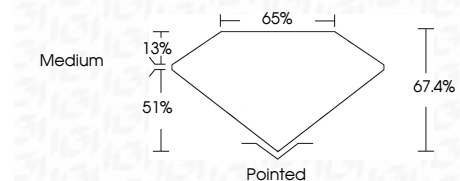

Measurements **9.33 X 6.85 X 4.62 MM**

GRADING RESULTS

Carat Weight **2.53 CARATS**
Color Grade **FANCY VIVID BLUE**
Clarity Grade **VVS 2**

ADDITIONAL GRADING INFORMATION

Polish **EXCELLENT**
Symmetry **EXCELLENT**
Fluorescence **NONE**
Inscription(s) **(LGI) LG772667785**

Comments: This Laboratory Grown Diamond was created by High Pressure High Temperature (HPHT) growth process. Indications of post-growth treatment.

March 10, 2026
IGI Report No **LG772667785**
CUT CORNERED RECT. MODIFIED BRILLIANT
9.33 X 6.85 X 4.62 MM
2.53 CARATS
FANCY VIVID BLUE
VVS 2
67.4%
51%
Medium
Pointed
EXCELLENT
EXCELLENT
NONE
(LGI) LG772667785

Comments: This Laboratory Grown Diamond was created by High Pressure High Temperature (HPHT) growth process. Indications of post-growth treatment.

LABORATORY GROWN DIAMOND REPORT

March 10, 2026
IGI Report Number **LG772667785**
Description **LABORATORY GROWN DIAMOND**
Shape and Cutting Style **CUT CORNERED RECTANGULAR
MODIFIED BRILLIANT**
Measurements **9.33 X 6.85 X 4.62 MM**

GRADING RESULTS

Carat Weight **2.53 CARATS**
Color Grade **FANCY VIVID BLUE**
Clarity Grade **VVS 2**

ADDITIONAL GRADING INFORMATION

Polish **EXCELLENT**
Symmetry **EXCELLENT**
Fluorescence **NONE**
Inscription(s) **(LGI) LG772667785**