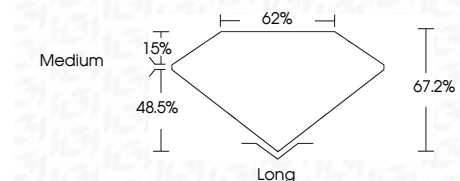

ELECTRONIC COPY

LG772668448
Report verification at igi.org

March 12, 2026
IGI Report Number **LG772668448**
Description **LABORATORY GROWN DIAMOND**
Shape and Cutting Style **EMERALD CUT**
Measurements **9.09 X 6.47 X 4.35 MM**

GRADING RESULTS

Carat Weight **2.59 CARATS**
Color Grade **D**
Clarity Grade **VVS 2**

ADDITIONAL GRADING INFORMATION

Polish **EXCELLENT**
Symmetry **EXCELLENT**
Fluorescence **NONE**
Inscription(s) **IGI LG772668448**
Comments: This Laboratory Grown Diamond was created by Chemical Vapor Deposition (CVD) growth process. Type IIa

March 12, 2026
IGI Report No LG772668448
EMERALD CUT
2.59 CARATS
Color Grade **D**
Clarity Grade **VVS 2**
Depth **67.2%**
Table **62%**
Girdle **Medium**
Culet **Long**
Polish **EXCELLENT**
Symmetry **EXCELLENT**
Fluorescence **NONE**
Inscription(s) **IGI LG772668448**
Comments: This Laboratory Grown Diamond was created by Chemical Vapor Deposition (CVD) growth process. Type IIa

Carat Weight **2.59 CARATS**
Color Grade **D**
Clarity Grade **VVS 2**

ADDITIONAL GRADING INFORMATION

Polish **EXCELLENT**
Symmetry **EXCELLENT**
Fluorescence **NONE**
Inscription(s) **IGI LG772668448**