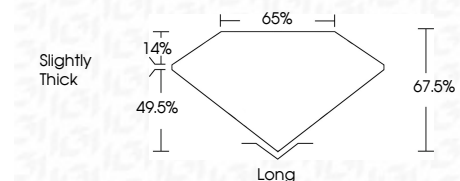

ELECTRONIC COPY

LG772668473
Report verification at igi.org

March 17, 2026
IGI Report Number **LG772668473**
Description **LABORATORY GROWN DIAMOND**
Shape and Cutting Style **EMERALD CUT**
Measurements **8.42 X 5.97 X 4.03 MM**

GRADING RESULTS

Carat Weight **2.09 CARATS**
Color Grade **E**
Clarity Grade **VVS 2**

ADDITIONAL GRADING INFORMATION

Polish **EXCELLENT**
Symmetry **EXCELLENT**
Fluorescence **NONE**
Inscription(s) **IGI LG772668473**
Comments: This Laboratory Grown Diamond was created by Chemical Vapor Deposition (CVD) growth process. Type IIa

March 17, 2026
IGI Report No LG772668473
EMERALD CUT
8.42 X 5.97 X 4.03 MM
2.09 CARATS
Color Grade **E**
Clarity Grade **VVS 2**
Depth **49.5%**
Table **14%**
Girdle **Slightly Thick**
Culet **Long**
Polish **EXCELLENT**
Symmetry **EXCELLENT**
Fluorescence **NONE**
Inscription(s) **IGI LG772668473**
Comments: This Laboratory Grown Diamond was created by Chemical Vapor Deposition (CVD) growth process. Type IIa

LABORATORY GROWN DIAMOND REPORT

March 17, 2026
IGI Report Number **LG772668473**
Description **LABORATORY GROWN DIAMOND**
Shape and Cutting Style **EMERALD CUT**
Measurements **8.42 X 5.97 X 4.03 MM**

GRADING RESULTS