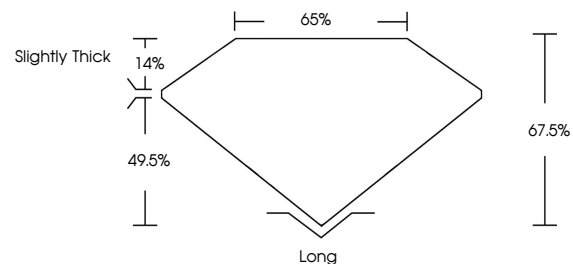

PROPORTIONS