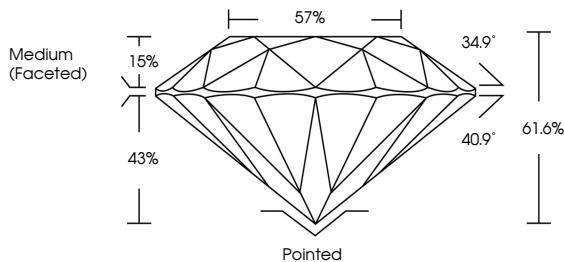

PROPORTIONS