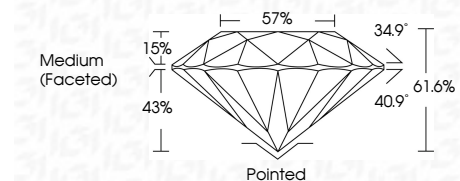

ELECTRONIC COPY

LG772668666
Report verification at igi.org

March 5, 2026
IGI Report Number **LG772668666**
Description **LABORATORY GROWN DIAMOND**
Shape and Cutting Style **ROUND BRILLIANT**
Measurements **8.17 - 8.22 X 5.04 MM**

GRADING RESULTS
Carat Weight **2.08 CARATS**
Color Grade **D**
Clarity Grade **VVS 2**
Cut Grade **IDEAL**

ADDITIONAL GRADING INFORMATION
Polish **EXCELLENT**
Symmetry **EXCELLENT**
Fluorescence **NONE**
Inscription(s) **(IGI) LG772668666**
Comments: This Laboratory Grown Diamond was created by Chemical Vapor Deposition (CVD) growth process. Type IIa

March 5, 2026
IGI Report No LG772668666
ROUND BRILLIANT
2.08 CARATS
Color Grade **D**
Clarity Grade **VVS 2**
Cut Grade **IDEAL**
Depth **61.6%**
Table **57%**
Girdle **Medium (Faceted)**
Culet **Pointed**
Polish **EXCELLENT**
Symmetry **EXCELLENT**
Fluorescence **NONE**
Inscription(s) **(IGI) LG772668666**
Comments: This Laboratory Grown Diamond was created by Chemical Vapor Deposition (CVD) growth process. Type IIa

GRADING RESULTS
Carat Weight **2.08 CARATS**
Color Grade **D**
Clarity Grade **VVS 2**
Cut Grade **IDEAL**

ADDITIONAL GRADING INFORMATION
Polish **EXCELLENT**
Symmetry **EXCELLENT**
Fluorescence **NONE**
Inscription(s) **(IGI) LG772668666**