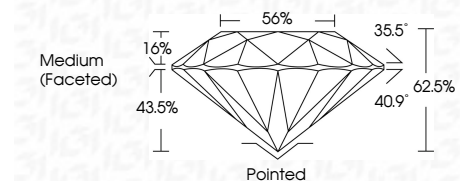

ELECTRONIC COPY

LG772669041
Report verification at igi.org

March 10, 2026
IGI Report Number **LG772669041**
Description **LABORATORY GROWN DIAMOND**
Shape and Cutting Style **ROUND BRILLIANT**
Measurements **6.45 - 6.49 X 4.05 MM**

GRADING RESULTS

Carat Weight **1.04 CARAT**
Color Grade **E**
Clarity Grade **VVS 2**
Cut Grade **IDEAL**

ADDITIONAL GRADING INFORMATION

Polish **EXCELLENT**
Symmetry **EXCELLENT**
Fluorescence **NONE**
Inscription(s) **IGI LG772669041**
Comments: As Grown - No indication of post-growth treatment.
This Laboratory Grown Diamond was created by High Pressure High Temperature (HPHT) growth process.
Type II

March 10, 2026
IGI Report No **LG772669041**
ROUND BRILLIANT
6.45 - 6.49 X 4.05 MM
1.04 CARAT
E
VVS 2
IDEAL
62.5%
56%
Medium (Faceted)
Pointed
EXCELLENT
EXCELLENT
NONE
IGI LG772669041
Comments: As Grown - No indication of post-growth treatment.
This Laboratory Grown Diamond was created by High Pressure High Temperature (HPHT) growth process.
Type II

GRADING RESULTS

Carat Weight **1.04 CARAT**
Color Grade **E**
Clarity Grade **VVS 2**
Cut Grade **IDEAL**

ADDITIONAL GRADING INFORMATION

Polish **EXCELLENT**
Symmetry **EXCELLENT**
Fluorescence **NONE**
Inscription(s) **IGI LG772669041**