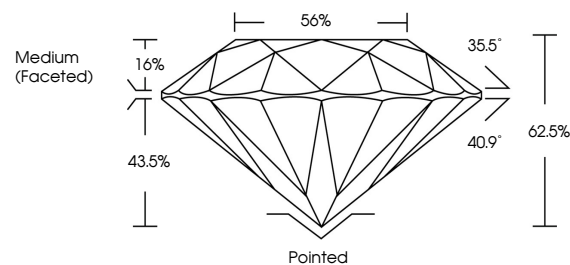

LABORATORY GROWN DIAMOND REPORT

March 10, 2026
IGI Report Number **LG772669041**
Description **LABORATORY GROWN DIAMOND**
Shape and Cutting Style **ROUND BRILLIANT**
Measurements **6.45 - 6.49 X 4.05 MM**

GRADING RESULTS

Carat Weight **1.04 CARAT**
Color Grade **E**
Clarity Grade **VVS 2**
Cut Grade **IDEAL**

ADDITIONAL GRADING INFORMATION

Polish **EXCELLENT**
Symmetry **EXCELLENT**
Fluorescence **NONE**
Inscription(s) **IGI LG772669041**

Comments: As Grown - No indication of post-growth treatment.
This Laboratory Grown Diamond was created by High Pressure High Temperature (HPHT) growth process.
Type II

PROPORTIONS

Sample Image Used

CLARITY CHARACTERISTICS

KEY TO SYMBOLS

Red symbols indicate internal characteristics.
Green symbols indicate external characteristics.

COLOR

D E F G H I J Faint Very Light Light

CLARITY

FL	IF	VVS ¹⁻²	VS ¹⁻²	SI ¹⁻²	I ¹⁻³
Flawless	Internally Flawless	Very Very Slightly Included	Very Slightly Included	Slightly Included	Included