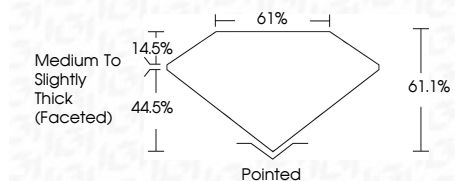

ELECTRONIC COPY

LG772692323
Report verification at igi.org

February 9, 2026
IGI Report Number **LG772692323**
Description **LABORATORY GROWN DIAMOND**
Shape and Cutting Style **OVAL BRILLIANT**
Measurements **7.91 X 5.83 X 3.56 MM**

GRADING RESULTS

Carat Weight **1.01 CARAT**
Color Grade **D**
Clarity Grade **VS 1**

ADDITIONAL GRADING INFORMATION

Polish **EXCELLENT**
Symmetry **EXCELLENT**
Fluorescence **NONE**
Inscription(s) **(IGI) LG772692323**
Comments: This Laboratory Grown Diamond was created by Chemical Vapor Deposition (CVD) growth process. Type IIa

February 9, 2026
IGI Report No LG772692323
OVAL BRILLIANT
1.01 CARAT
D
7.91 X 5.83 X 3.56 MM
Carat Weight
Color Grade
Clarity Grade
Depth
Table
Girdle
Medium to Slightly Thick (Faceted)
Pointed
EXCELLENT
EXCELLENT
NONE
Inscription(s)
(IGI) LG772692323
Comments: This Laboratory Grown Diamond was created by Chemical Vapor Deposition (CVD) growth process. Type IIa

LABORATORY GROWN DIAMOND REPORT

February 9, 2026
IGI Report Number **LG772692323**
Description **LABORATORY GROWN DIAMOND**
Shape and Cutting Style **OVAL BRILLIANT**
Measurements **7.91 X 5.83 X 3.56 MM**