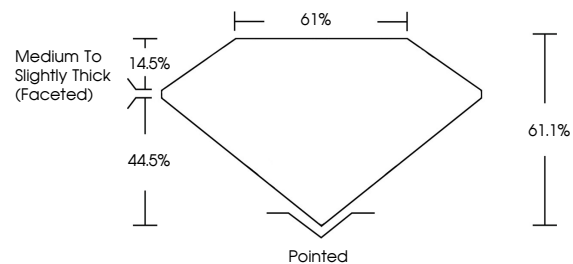

February 9, 2026
IGI Report No LG772692323
OVAL BRILLIANT
1.01 CARAT
D
7.91 X 5.83 X 3.56 MM
Carat Weight
Color Grade
Clarity Grade
Depth
Table
Girdle
Medium to Slightly Thick (Faceted)
Pointed
EXCELLENT
EXCELLENT
NONE
Inscription(s)
(IGI) LG772692323
Comments: This Laboratory Grown Diamond was created by Chemical Vapor Deposition (CVD) growth process. Type IIa

GRADING RESULTS

Carat Weight **1.01 CARAT**
Color Grade **D**
Clarity Grade **VS 1**

ADDITIONAL GRADING INFORMATION

Polish **EXCELLENT**
Symmetry **EXCELLENT**
Fluorescence **NONE**
Inscription(s) **(IGI) LG772692323**

Comments: This Laboratory Grown Diamond was created by Chemical Vapor Deposition (CVD) growth process. Type IIa

PROPORTIONS

Sample Image Used

CLARITY CHARACTERISTICS

KEY TO SYMBOLS

Red symbols indicate internal characteristics.
Green symbols indicate external characteristics.