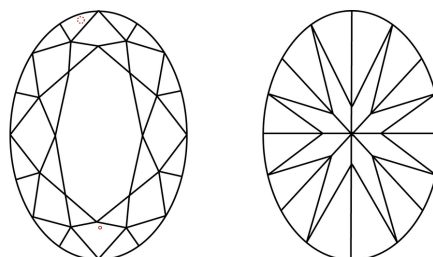

CLARITY CHARACTERISTICS

KEY TO SYMBOLS

Red symbols indicate internal characteristics.
Green symbols indicate external characteristics.

COLOR

D E F G H I J Faint Very Light Light

CLARITY

FL	IF	VS¹⁻²	VS¹⁻²	SI¹⁻²	I¹⁻³
Flawless	Internally Flawless	Very Very Slightly Included	Very Slightly Included	Slightly Included	Included