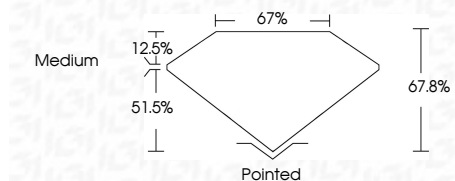

**ELECTRONIC COPY**

LG773658122  
Report verification at igi.org

February 13, 2026  
IGI Report Number **LG773658122**  
Description **LABORATORY GROWN DIAMOND**  
Shape and Cutting Style **CUT CORNERED  
RECTANGULAR MODIFIED  
BRILLIANT**

Measurements **9.91 X 7.32 X 4.96 MM**

**GRADING RESULTS**

Carat Weight **3.04 CARATS**  
Color Grade **F**  
Clarity Grade **VS 1**

**ADDITIONAL GRADING INFORMATION**

Polish **EXCELLENT**  
Symmetry **EXCELLENT**  
Fluorescence **NONE**  
Inscription(s) **IGI LG773658122**  
Comments: This Laboratory Grown Diamond was created by Chemical Vapor Deposition (CVD) growth process. Type IIa

February 13, 2026  
IGI Report No LG773658122  
CUT CORNERED RECT. MODIFIED BRILLIANT  
3.04 CARATS  
F  
3.04 CARATS  
F  
VS 1  
67.8%  
67%  
Medium  
Pointed  
EXCELLENT  
EXCELLENT  
NONE  
IGI LG773658122  
Comments: This Laboratory Grown Diamond was created by Chemical Vapor Deposition (CVD) growth process. Type IIa

**GRADING RESULTS**

Carat Weight **3.04 CARATS**  
Color Grade **F**  
Clarity Grade **VS 1**

**ADDITIONAL GRADING INFORMATION**

Polish **EXCELLENT**  
Symmetry **EXCELLENT**  
Fluorescence **NONE**  
Inscription(s) **IGI LG773658122**