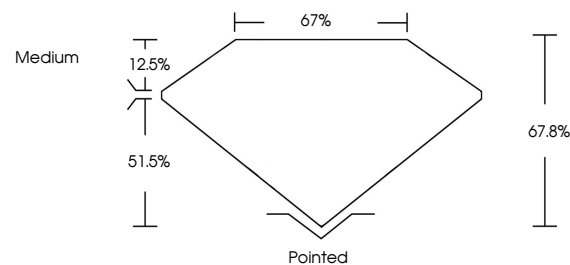

PROPORTIONS