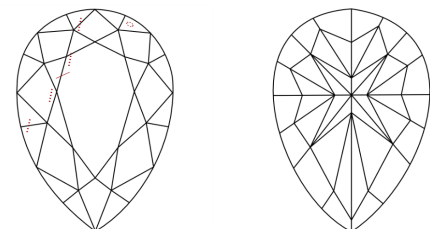

CLARITY CHARACTERISTICS

KEY TO SYMBOLS
Red symbols indicate internal characteristics.
Green symbols indicate external characteristics.