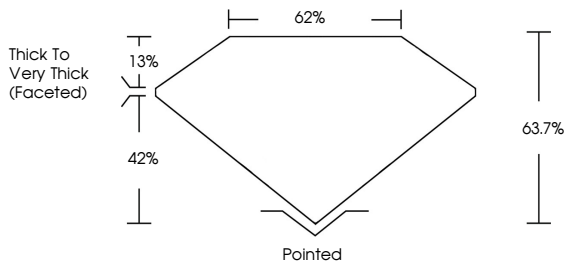

PROPORTIONS