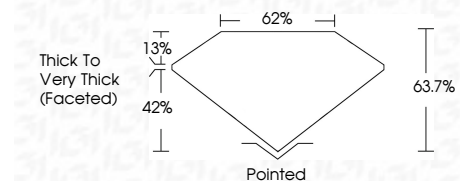

ELECTRONIC COPY

LG774614009
Report verification at igi.org

February 17, 2026
IGI Report Number **LG774614009**
Description **LABORATORY GROWN DIAMOND**
Shape and Cutting Style **PEAR MODIFIED BRILLIANT**
Measurements **8.37 X 5.13 X 3.27 MM**

GRADING RESULTS
Carat Weight **1.07 CARAT**
Color Grade **FANCY VIVID BLUE**
Clarity Grade **SI 1**

ADDITIONAL GRADING INFORMATION
Polish **EXCELLENT**
Symmetry **EXCELLENT**
Fluorescence **NONE**
Inscription(s) **IGI LG774614009**
Comments: This Laboratory Grown Diamond was created by Chemical Vapor Deposition (CVD) growth process. Indications of post-growth treatment.

February 17, 2026
IGI Report No **LG774614009**
PEAR MODIFIED BRILLIANT
8.37 X 5.13 X 3.27 MM
1.07 CARAT
FANCY VIVID BLUE
SI 1
63.7%
42%
13%
Thick to Very Thick (Faceted)
Pointed
EXCELLENT
EXCELLENT
NONE
IGI LG774614009
Comments: This Laboratory Grown Diamond was created by Chemical Vapor Deposition (CVD) growth process. Indications of post-growth treatment.

GRADING RESULTS
Carat Weight **1.07 CARAT**
Color Grade **FANCY VIVID BLUE**
Clarity Grade **SI 1**

ADDITIONAL GRADING INFORMATION
Polish **EXCELLENT**
Symmetry **EXCELLENT**
Fluorescence **NONE**
Inscription(s) **IGI LG774614009**