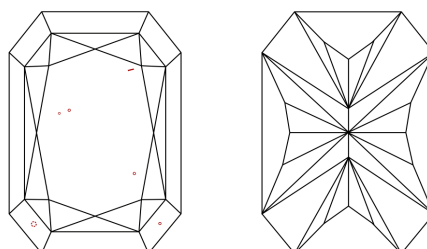

CLARITY CHARACTERISTICS

KEY TO SYMBOLS

Red symbols indicate internal characteristics.
Green symbols indicate external characteristics.

COLOR

D E F G H I J Faint Very Light Light

CLARITY

FL	IF	VS¹⁻²	VS¹⁻²	SI¹⁻²	I¹⁻³
Flawless	Internally Flawless	Very Very Slightly Included	Very Slightly Included	Slightly Included	Included