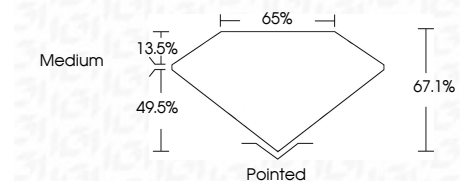

ELECTRONIC COPY

LG774620446
Report verification at igi.org

February 12, 2026
IGI Report Number **LG774620446**
Description **LABORATORY GROWN DIAMOND**

Shape and Cutting Style **CUT CORNERED
RECTANGULAR MODIFIED
BRILLIANT**

Measurements **12.50 X 8.33 X 5.59 MM**

GRADING RESULTS

Carat Weight **5.03 CARATS**
Color Grade **F**
Clarity Grade **VS 1**

ADDITIONAL GRADING INFORMATION

Polish **EXCELLENT**
Symmetry **EXCELLENT**
Fluorescence **NONE**
Inscription(s) **IGI LG774620446**
Comments: This Laboratory Grown Diamond was created by Chemical Vapor Deposition (CVD) growth process. Type IIa

February 12, 2026
IGI Report No **LG774620446**
CUT CORNERED RECT. MODIFIED BRILLIANT
12.50 X 8.33 X 5.59 MM
Carat Weight **5.03 CARATS**
Color Grade **F**
Clarity Grade **VS 1**
Depth **67.1%**
Table **49.5%**
Girdle **Medium**
Culet **Pointed**
Polish **EXCELLENT**
Symmetry **EXCELLENT**
Fluorescence **NONE**
Inscription(s) **IGI LG774620446**
Comments: This Laboratory Grown Diamond was created by Chemical Vapor Deposition (CVD) growth process. Type IIa

GRADING RESULTS

Carat Weight **5.03 CARATS**
Color Grade **F**
Clarity Grade **VS 1**

ADDITIONAL GRADING INFORMATION

Polish **EXCELLENT**
Symmetry **EXCELLENT**
Fluorescence **NONE**
Inscription(s) **IGI LG774620446**