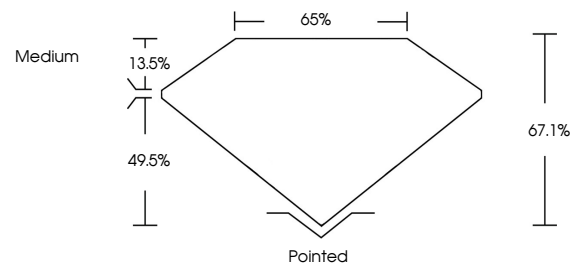

Measurements **12.50 X 8.33 X 5.59 MM**

GRADING RESULTS

Carat Weight **5.03 CARATS**
Color Grade **F**
Clarity Grade **VS 1**

ADDITIONAL GRADING INFORMATION

Polish **EXCELLENT**
Symmetry **EXCELLENT**
Fluorescence **NONE**
Inscription(s) **IGI LG774620446**
Comments: This Laboratory Grown Diamond was created by Chemical Vapor Deposition (CVD) growth process. Type IIa

February 12, 2026
IGI Report No **LG774620446**
CUT CORNERED RECT. MODIFIED BRILLIANT
12.50 X 8.33 X 5.59 MM
Carat Weight **5.03 CARATS**
Color Grade **F**
Clarity Grade **VS 1**
Depth **67.1%**
Table **49.5%**
Girdle **Medium**
Culet **Pointed**
Polish **EXCELLENT**
Symmetry **EXCELLENT**
Fluorescence **NONE**
Inscription(s) **IGI LG774620446**
Comments: This Laboratory Grown Diamond was created by Chemical Vapor Deposition (CVD) growth process. Type IIa

GRADING RESULTS

Carat Weight **5.03 CARATS**
Color Grade **F**
Clarity Grade **VS 1**

ADDITIONAL GRADING INFORMATION

Polish **EXCELLENT**
Symmetry **EXCELLENT**
Fluorescence **NONE**
Inscription(s) **IGI LG774620446**

Comments: This Laboratory Grown Diamond was created by Chemical Vapor Deposition (CVD) growth process. Type IIa

PROPORTIONS

Sample Image Used

CLARITY CHARACTERISTICS

KEY TO SYMBOLS

Red symbols indicate internal characteristics.
Green symbols indicate external characteristics.