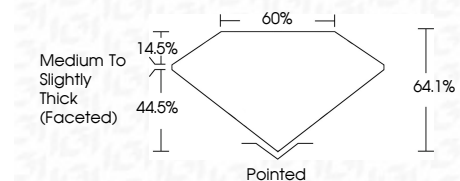

**ELECTRONIC COPY**

LG774642839  
Report verification at igi.org

February 18, 2026  
IGI Report Number **LG774642839**  
Description **LABORATORY GROWN DIAMOND**  
Shape and Cutting Style **MARQUISE BRILLIANT**  
Measurements **15.08 X 7.38 X 4.73 MM**

**GRADING RESULTS**  
Carat Weight **3.04 CARATS**  
Color Grade **D**  
Clarity Grade **VS 2**

**ADDITIONAL GRADING INFORMATION**  
Polish **EXCELLENT**  
Symmetry **EXCELLENT**  
Fluorescence **NONE**  
Inscription(s) **IGI LG774642839**  
Comments: This Laboratory Grown Diamond was created by Chemical Vapor Deposition (CVD) growth process. Type IIa

February 18, 2026  
IGI Report No **LG774642839**  
**MARQUISE BRILLIANT**  
15.08 X 7.38 X 4.73 MM  
3.04 CARATS  
D  
VS 2  
64.1%  
44.5%  
Medium to Slightly Thick (Faceted)  
Pointed  
EXCELLENT  
EXCELLENT  
NONE  
IGI LG774642839  
Comments: This Laboratory Grown Diamond was created by Chemical Vapor Deposition (CVD) growth process. Type IIa

February 18, 2026  
IGI Report Number **LG774642839**  
Description **LABORATORY GROWN DIAMOND**  
Shape and Cutting Style **MARQUISE BRILLIANT**  
Measurements **15.08 X 7.38 X 4.73 MM**

**GRADING RESULTS**  
Carat Weight **3.04 CARATS**  
Color Grade **D**  
Clarity Grade **VS 2**