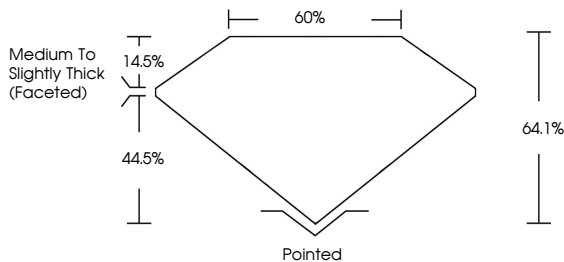

PROPORTIONS