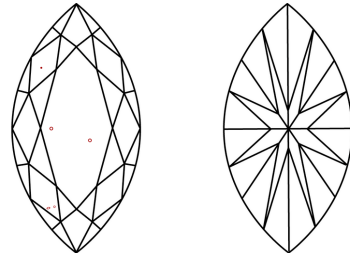

February 18, 2026  
IGI Report No **LG774642839**  
**MARQUISE BRILLIANT**  
15.08 X 7.38 X 4.73 MM  
3.04 CARATS  
D  
VS 2  
64.1%  
44.5%  
Medium to Slightly Thick (Faceted)  
Pointed  
EXCELLENT  
EXCELLENT  
NONE  
IGI LG774642839  
Comments: This Laboratory Grown Diamond was created by Chemical Vapor Deposition (CVD) growth process. Type IIa

February 18, 2026  
IGI Report Number **LG774642839**  
Description **LABORATORY GROWN DIAMOND**  
Shape and Cutting Style **MARQUISE BRILLIANT**  
Measurements **15.08 X 7.38 X 4.73 MM**

**GRADING RESULTS**  
Carat Weight **3.04 CARATS**  
Color Grade **D**  
Clarity Grade **VS 2**

**PROPORTIONS**

**CLARITY CHARACTERISTICS**

**KEY TO SYMBOLS**  
Red symbols indicate internal characteristics.  
Green symbols indicate external characteristics.

Sample Image Used

**COLOR**

D	E	F	G	H	I	J	Faint	Very Light	Light
---	---	---	---	---	---	---	-------	------------	-------