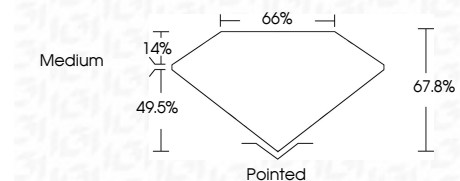

Measurements **11.12 X 7.79 X 5.28 MM**

GRADING RESULTS

Carat Weight **4.07 CARATS**
Color Grade **E**
Clarity Grade **VS 1**

ADDITIONAL GRADING INFORMATION

Polish **EXCELLENT**
Symmetry **EXCELLENT**
Fluorescence **NONE**
Inscription(s) **IGI LG774644133**
Comments: This Laboratory Grown Diamond was created by Chemical Vapor Deposition (CVD) growth process. Type IIa

February 16, 2026
IGI Report No LG774644133
CUT CORNERED RECT. MODIFIED BRILLIANT
4.07 CARATS E
11.12 X 7.79 X 5.28 MM
Carat Weight
Color Grade
Clarity Grade
Depth
Table
Girdle
Medium
Pointed
EXCELLENT
EXCELLENT
NONE
IGI LG774644133
Comments: This Laboratory Grown Diamond was created by Chemical Vapor Deposition (CVD) growth process. Type IIa

February 16, 2026
IGI Report Number **LG774644133**
Description **LABORATORY GROWN DIAMOND**
Shape and Cutting Style **CUT CORNERED RECTANGULAR
MODIFIED BRILLIANT**
Measurements **11.12 X 7.79 X 5.28 MM**

GRADING RESULTS

Carat Weight **4.07 CARATS**
Color Grade **E**
Clarity Grade **VS 1**

ADDITIONAL GRADING INFORMATION

Polish **EXCELLENT**
Symmetry **EXCELLENT**
Fluorescence **NONE**
Inscription(s) **IGI LG774644133**