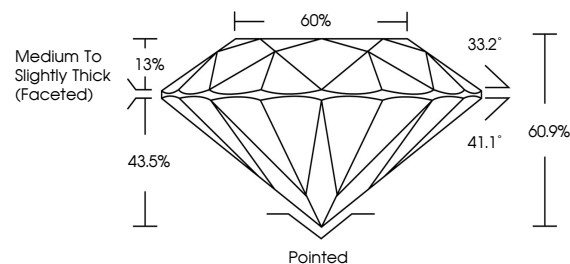

**ELECTRONIC COPY**

LG775627746  
Report verification at [igi.org](http://igi.org)

February 23, 2026  
IGI Report Number **LG775627746**  
Description **LABORATORY GROWN DIAMOND**  
Shape and Cutting Style **ROUND BRILLIANT**  
Measurements **7.47 - 7.52 X 4.57 MM**  
**GRADING RESULTS**  
Carat Weight **1.58 CARAT**  
Color Grade **D**  
Clarity Grade **VS 1**  
Cut Grade **EXCELLENT**

February 23, 2026  
IGI Report Number **LG775627746**  
Description **LABORATORY GROWN DIAMOND**  
Shape and Cutting Style **ROUND BRILLIANT**  
Measurements **7.47 - 7.52 X 4.57 MM**  
**GRADING RESULTS**  
Carat Weight **1.58 CARAT**  
Color Grade **D**  
Clarity Grade **VS 1**  
Cut Grade **EXCELLENT**

**PROPORTIONS**

Sample Image Used

**ADDITIONAL GRADING INFORMATION**  
Polish **EXCELLENT**  
Symmetry **EXCELLENT**  
Fluorescence **NONE**  
Inscription(s) **IGI LG775627746**

Comments: This Laboratory Grown Diamond was created by Chemical Vapor Deposition (CVD) growth process. Type IIa

**IGI**

February 23, 2026  
IGI Report No **LG775627746**  
**ROUND BRILLIANT**  
Carat Weight **1.58 CARAT**  
Color Grade **D**  
Clarity Grade **VS 1**  
Depth **EXCELLENT**  
Table **60.9%**  
Girdle **Medium To Slightly Thick (Faceted)**  
Culet **Pointed**  
Polish **EXCELLENT**  
Symmetry **EXCELLENT**  
Fluorescence **NONE**  
Inscriptions(s) **IGI LG775627746**  
Comments: This Laboratory Grown Diamond was created by Chemical Vapor Deposition (CVD) growth process. Type IIa