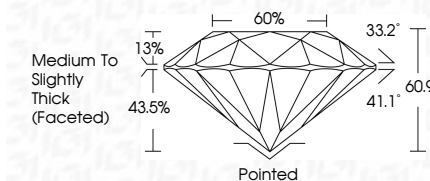

ADDITIONAL GRADING INFORMATION
Polish **EXCELLENT**
Symmetry **EXCELLENT**
Fluorescence **NONE**
Inscription(s) **IGI LG775627746**

Comments: This Laboratory Grown Diamond was created by Chemical Vapor Deposition (CVD) growth process. Type IIa

COLOR

D E F G H I J Faint Very Light Light

CLARITY

FL	IF	VS¹⁻²	VS¹⁻²	SI¹⁻²	I¹⁻³
Flawless	Internally Flawless	Very Very Slightly Included	Very Slightly Included	Slightly Included	Included

ADDITIONAL GRADING INFORMATION

Polish **EXCELLENT**
Symmetry **EXCELLENT**
Fluorescence **NONE**
Inscription(s) **IGI LG775627746**
Comments: This Laboratory Grown Diamond was created by Chemical Vapor Deposition (CVD) growth process. Type IIa

IGI

February 23, 2026
IGI Report No **LG775627746**
ROUND BRILLIANT
Carat Weight **1.58 CARAT**
Color Grade **D**
Clarity Grade **VS 1**
Depth **EXCELLENT**
Table **60.9%**
Girdle **Medium To Slightly Thick (Faceted)**
Culet **Pointed**
Polish **EXCELLENT**
Symmetry **EXCELLENT**
Fluorescence **NONE**
Inscriptions(s) **IGI LG775627746**
Comments: This Laboratory Grown Diamond was created by Chemical Vapor Deposition (CVD) growth process. Type IIa

Certified
SUSTAINABILITY RATED DIAMOND
SCS GLOBAL SERVICES

All certified diamonds come with an individual certificate, **ONLY** available at an accredited retailer

FOR THE SUSTAINABILITY RATED CERTIFICATE, SCAN HERE →