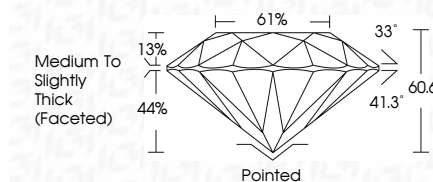

ADDITIONAL GRADING INFORMATION

Polish **EXCELLENT**
Symmetry **EXCELLENT**
Fluorescence **NONE**
Inscription(s) **IGI LG775627783**

Comments: This Laboratory Grown Diamond was created by Chemical Vapor Deposition (CVD) growth process. Type IIa

COLOR

D E F G H I J Faint Very Light Light

CLARITY

FL	IF	VS¹⁻²	VS¹⁻²	SI¹⁻²	I¹⁻³
Flawless	Internally Flawless	Very Very Slightly Included	Very Slightly Included	Slightly Included	Included

ADDITIONAL GRADING INFORMATION

Polish **EXCELLENT**
Symmetry **EXCELLENT**
Fluorescence **NONE**
Inscription(s) **IGI LG775627783**
Comments: This Laboratory Grown Diamond was created by Chemical Vapor Deposition (CVD) growth process. Type IIa

IGI

February 21, 2026
IGI Report No **LG775627783**
ROUND BRILLIANT
7.53 - 7.55 X 4.57 MM
1.59 CARAT
Color Grade **E**
Clarity Grade **VS 1**
Depth **EXCELLENT**
Table **60.6%**
Girdle **61%**
Medium To Slightly Thick (Faceted)
Culet **Pointed**
Polish **EXCELLENT**
Symmetry **EXCELLENT**
Fluorescence **NONE**
Inscriptions(s) **IGI LG775627783**
Comments: This Laboratory Grown Diamond was created by Chemical Vapor Deposition (CVD) growth process. Type IIa

Certified
SUSTAINABILITY RATED DIAMOND
SCS GLOBAL SERVICES

All certified diamonds come with an individual certificate, **ONLY** available at an accredited retailer

FOR THE SUSTAINABILITY RATED CERTIFICATE, SCAN HERE →