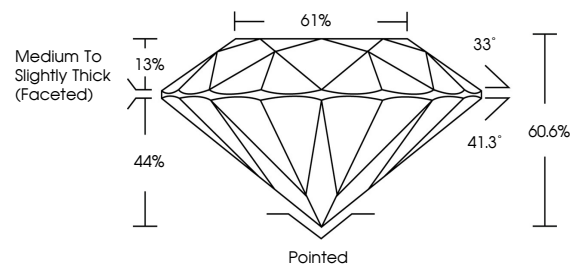

ELECTRONIC COPY

LG775627783
Report verification at igi.org

February 21, 2026
IGI Report Number **LG775627783**
Description **LABORATORY GROWN DIAMOND**
Shape and Cutting Style **ROUND BRILLIANT**
Measurements **7.53 - 7.55 X 4.57 MM**
GRADING RESULTS
Carat Weight **1.59 CARAT**
Color Grade **E**
Clarity Grade **VS 1**
Cut Grade **EXCELLENT**

February 21, 2026
IGI Report Number **LG775627783**
Description **LABORATORY GROWN DIAMOND**
Shape and Cutting Style **ROUND BRILLIANT**
Measurements **7.53 - 7.55 X 4.57 MM**
GRADING RESULTS
Carat Weight **1.59 CARAT**
Color Grade **E**
Clarity Grade **VS 1**
Cut Grade **EXCELLENT**

PROPORTIONS

Sample Image Used

ADDITIONAL GRADING INFORMATION

Polish **EXCELLENT**
Symmetry **EXCELLENT**
Fluorescence **NONE**
Inscription(s) **IGI LG775627783**

Comments: This Laboratory Grown Diamond was created by Chemical Vapor Deposition (CVD) growth process. Type IIa

IGI

February 21, 2026
IGI Report No **LG775627783**
ROUND BRILLIANT
7.53 - 7.55 X 4.57 MM
1.59 CARAT
Color Grade **E**
Clarity Grade **VS 1**
Depth **EXCELLENT**
Table **60.6%**
Girdle **61%**
Medium To Slightly Thick (Faceted)
Culet **Pointed**
Polish **EXCELLENT**
Symmetry **EXCELLENT**
Fluorescence **NONE**
Inscriptions(s) **IGI LG775627783**
Comments: This Laboratory Grown Diamond was created by Chemical Vapor Deposition (CVD) growth process. Type IIa