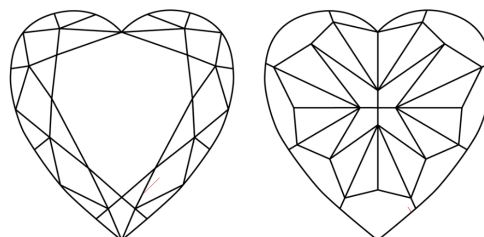

GRADING RESULTS
Carat Weight **2.07 CARATS**
Color Grade **FANCY VIVID YELLOW**
Clarity Grade **VS 2**

ADDITIONAL GRADING INFORMATION
Polish **EXCELLENT**
Symmetry **EXCELLENT**
Fluorescence **NONE**
Inscription(s) **(IGI) LG775628853**

KEY TO SYMBOLS

Red symbols indicate internal characteristics.
Green symbols indicate external characteristics.

COLOR

D E F G H I J Faint Very Light Light

CLARITY

FL	IF	VS ¹⁻²	VS ¹⁻²	SI ¹⁻²	I ¹⁻³
Flawless	Internally Flawless	Very Very Slightly Included	Very Slightly Included	Slightly Included	Included