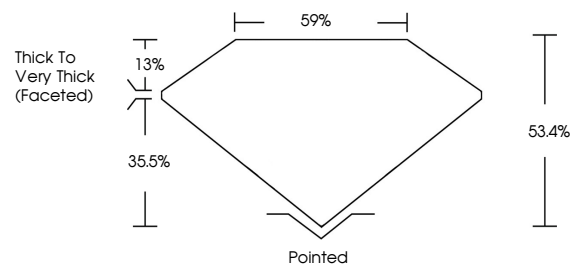

PROPORTIONS