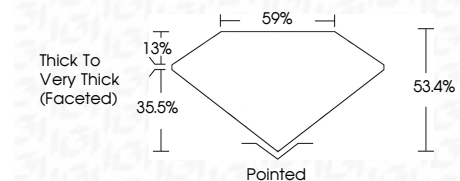

ELECTRONIC COPY

LG775628853
Report verification at igi.org

February 24, 2026
IGI Report Number **LG775628853**
Description **LABORATORY GROWN DIAMOND**
Shape and Cutting Style **HEART MODIFIED BRILLIANT**
Measurements **7.62 X 8.62 X 4.60 MM**

GRADING RESULTS
Carat Weight **2.07 CARATS**
Color Grade **FANCY VIVID YELLOW**
Clarity Grade **VS 2**

ADDITIONAL GRADING INFORMATION
Polish **EXCELLENT**
Symmetry **EXCELLENT**
Fluorescence **NONE**
Inscription(s) **(IGI) LG775628853**
Comments: As Grown - No indication of post-growth treatment.
This Laboratory Grown Diamond was created by High Pressure High Temperature (HPHT) growth process.

GRADING RESULTS
Carat Weight **2.07 CARATS**
Color Grade **FANCY VIVID YELLOW**
Clarity Grade **VS 2**

ADDITIONAL GRADING INFORMATION
Polish **EXCELLENT**
Symmetry **EXCELLENT**
Fluorescence **NONE**
Inscription(s) **(IGI) LG775628853**