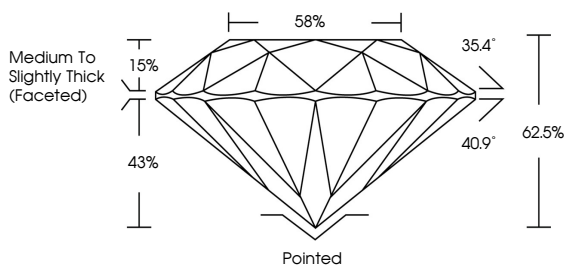

PROPORTIONS

COLOR

D	E	F	G	H	I	J	Faint	Very Light	Light

CLARITY

FL	IF	VVS¹⁻²	VS¹⁻²	SI¹⁻²	I¹⁻³
Flawless	Internally Flawless	Very Very Slightly Included	Very Slightly Included	Slightly Included	Included

Certified
**SUSTAINABILITY RATED
DIAMOND**
SCS GLOBAL SERVICES

All certified diamonds come with an individual certificate, **ONLY** available at an accredited retailer

FOR THE SUSTAINABILITY RATED CERTIFICATE, SCAN HERE →