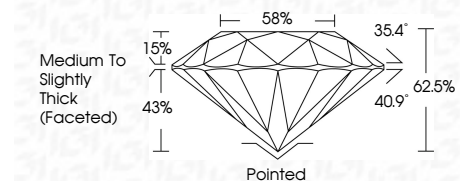

**ELECTRONIC COPY**

LG775630985  
Report verification at [igi.org](http://igi.org)

February 21, 2026  
IGI Report Number **LG775630985**  
Description **LABORATORY GROWN DIAMOND**  
Shape and Cutting Style **ROUND BRILLIANT**  
Measurements **8.04 - 8.08 X 5.03 MM**

**GRADING RESULTS**  
Carat Weight **2.03 CARATS**  
Color Grade **F**  
Clarity Grade **VVS 2**  
Cut Grade **IDEAL**

**ADDITIONAL GRADING INFORMATION**  
Polish **EXCELLENT**  
Symmetry **EXCELLENT**  
Fluorescence **NONE**  
Inscription(s) **IGI LG775630985**  
Comments: This Laboratory Grown Diamond was created by Chemical Vapor Deposition (CVD) growth process. Type IIa

February 21, 2026  
IGI Report No **LG775630985**  
**ROUND BRILLIANT**  
8.04 - 8.08 X 5.03 MM  
2.03 CARATS  
Color Grade **F**  
Clarity Grade **VVS 2**  
Cut Grade **IDEAL**  
Depth **62.5%**  
Table **58%**  
Girdle **Medium To Slightly Thick (Faceted)**  
Culet **Pointed**  
Polish **EXCELLENT**  
Symmetry **EXCELLENT**  
Fluorescence **NONE**  
Inscriptions(s) **IGI LG775630985**  
Comments: This Laboratory Grown Diamond was created by Chemical Vapor Deposition (CVD) growth process. Type IIa

February 21, 2026  
IGI Report Number **LG775630985**  
Description **LABORATORY GROWN DIAMOND**  
Shape and Cutting Style **ROUND BRILLIANT**  
Measurements **8.04 - 8.08 X 5.03 MM**  
**GRADING RESULTS**  
Carat Weight **2.03 CARATS**  
Color Grade **F**  
Clarity Grade **VVS 2**  
Cut Grade **IDEAL**