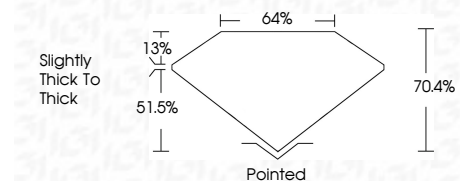

ELECTRONIC COPY

LG775643093
Report verification at igi.org

March 2, 2026
IGI Report Number **LG775643093**
Description **LABORATORY GROWN DIAMOND**
Shape and Cutting Style **CUT CORNERED
RECTANGULAR MODIFIED
BRILLIANT**
Measurements **9.57 X 6.79 X 4.78 MM**

GRADING RESULTS

Carat Weight **2.91 CARATS**
Color Grade **FANCY VIVID YELLOW**
Clarity Grade **VVS 2**

ADDITIONAL GRADING INFORMATION

Polish **EXCELLENT**
Symmetry **EXCELLENT**
Fluorescence **NONE**
Inscription(s) **IGI LG775643093**
Comments: This Laboratory Grown Diamond was created by Chemical Vapor Deposition (CVD) growth process.

March 2, 2026
IGI Report No **LG775643093**
CUT CORNERED RECT. MODIFIED BRILLIANT
Carat Weight **2.91 CARATS**
Color Grade **FANCY VIVID YELLOW**
Clarity Grade **VVS 2**
Depth **70.4%**
Table **64%**
Girdle **Slightly thick to thick**
Culet **Pointed**
Polish **EXCELLENT**
Symmetry **EXCELLENT**
Fluorescence **NONE**
Inscription(s) **IGI LG775643093**
Comments: This Laboratory Grown Diamond was created by Chemical Vapor Deposition (CVD) growth process.

GRADING RESULTS

Carat Weight **2.91 CARATS**
Color Grade **FANCY VIVID YELLOW**
Clarity Grade **VVS 2**

ADDITIONAL GRADING INFORMATION

Polish **EXCELLENT**
Symmetry **EXCELLENT**
Fluorescence **NONE**
Inscription(s) **IGI LG775643093**