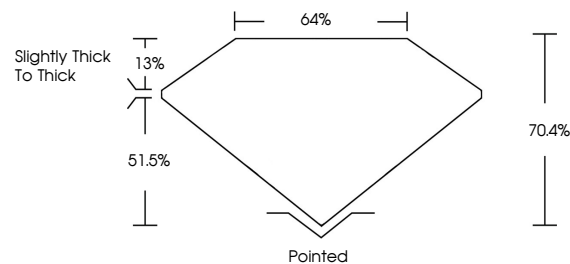

March 2, 2026
IGI Report No **LG775643093**
CUT CORNERED RECT. MODIFIED BRILLIANT
Carat Weight **2.91 CARATS**
Color Grade **FANCY VIVID YELLOW**
Clarity Grade **VVS 2**
Depth **70.4%**
Table **64%**
Girdle **Slightly thick to thick**
Culet **Pointed**
Polish **EXCELLENT**
Symmetry **EXCELLENT**
Fluorescence **NONE**
Inscription(s) **IGI LG775643093**
Comments: This Laboratory Grown Diamond was created by Chemical Vapor Deposition (CVD) growth process.

GRADING RESULTS

Carat Weight **2.91 CARATS**
Color Grade **FANCY VIVID YELLOW**
Clarity Grade **VVS 2**

ADDITIONAL GRADING INFORMATION

Polish **EXCELLENT**
Symmetry **EXCELLENT**
Fluorescence **NONE**
Inscription(s) **IGI LG775643093**

Comments: This Laboratory Grown Diamond was created by Chemical Vapor Deposition (CVD) growth process.

PROPORTIONS

CLARITY CHARACTERISTICS

KEY TO SYMBOLS

Red symbols indicate internal characteristics.
Green symbols indicate external characteristics.