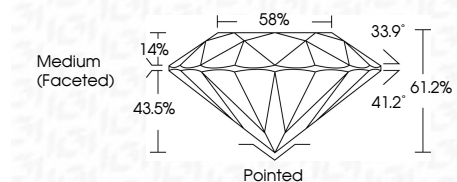

ELECTRONIC COPY

LG776603581
Report verification at igi.org

February 23, 2026
IGI Report Number **LG776603581**
Description **LABORATORY GROWN DIAMOND**
Shape and Cutting Style **ROUND BRILLIANT**
Measurements **8.16 - 8.22 X 5.01 MM**

GRADING RESULTS

Carat Weight **2.05 CARATS**
Color Grade **F**
Clarity Grade **VVS 2**
Cut Grade **IDEAL**

ADDITIONAL GRADING INFORMATION

Polish **EXCELLENT**
Symmetry **EXCELLENT**
Fluorescence **NONE**
Inscription(s) **IGI LG776603581**
Comments: This Laboratory Grown Diamond was created by Chemical Vapor Deposition (CVD) growth process. Type IIa

February 23, 2026
IGI Report No LG776603581
ROUND BRILLIANT
8.16 - 8.22 X 5.01 MM
2.05 CARATS
Color Grade **F**
Clarity Grade **VVS 2**
Cut Grade **IDEAL**
Depth **61.2%**
Table **58%**
Girdle **Medium (Faceted)**
Culet **Pointed**
Polish **EXCELLENT**
Symmetry **EXCELLENT**
Fluorescence **NONE**
Inscription(s) **IGI LG776603581**
Comments: This Laboratory Grown Diamond was created by Chemical Vapor Deposition (CVD) growth process. Type IIa

GRADING RESULTS

Carat Weight **2.05 CARATS**
Color Grade **F**
Clarity Grade **VVS 2**
Cut Grade **IDEAL**

ADDITIONAL GRADING INFORMATION

Polish **EXCELLENT**
Symmetry **EXCELLENT**
Fluorescence **NONE**
Inscription(s) **IGI LG776603581**