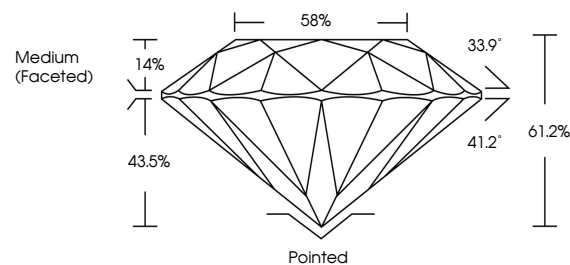

GRADING RESULTS

Carat Weight **2.05 CARATS**
Color Grade **F**
Clarity Grade **VVS 2**
Cut Grade **IDEAL**

ADDITIONAL GRADING INFORMATION

Polish **EXCELLENT**
Symmetry **EXCELLENT**
Fluorescence **NONE**
Inscription(s) **IGI LG776603581**
Comments: This Laboratory Grown Diamond was created by Chemical Vapor Deposition (CVD) growth process. Type IIa

February 23, 2026
IGI Report No LG776603581
ROUND BRILLIANT
8.16 - 8.22 X 5.01 MM
2.05 CARATS
Color Grade **F**
Clarity Grade **VVS 2**
Cut Grade **IDEAL**
Depth **61.2%**
Table **58%**
Girdle **Medium (Faceted)**
Culet **Pointed**
Polish **EXCELLENT**
Symmetry **EXCELLENT**
Fluorescence **NONE**
Inscription(s) **IGI LG776603581**
Comments: This Laboratory Grown Diamond was created by Chemical Vapor Deposition (CVD) growth process. Type IIa

GRADING RESULTS

Carat Weight **2.05 CARATS**
Color Grade **F**
Clarity Grade **VVS 2**
Cut Grade **IDEAL**

ADDITIONAL GRADING INFORMATION

Polish **EXCELLENT**
Symmetry **EXCELLENT**
Fluorescence **NONE**
Inscription(s) **IGI LG776603581**

Comments: This Laboratory Grown Diamond was created by Chemical Vapor Deposition (CVD) growth process. Type IIa

PROPORTIONS

CLARITY CHARACTERISTICS

KEY TO SYMBOLS

Red symbols indicate internal characteristics.
Green symbols indicate external characteristics.