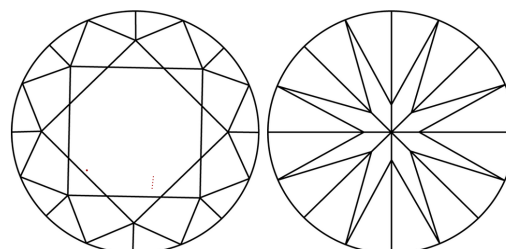

CLARITY CHARACTERISTICS

KEY TO SYMBOLS

Red symbols indicate internal characteristics.
Green symbols indicate external characteristics.