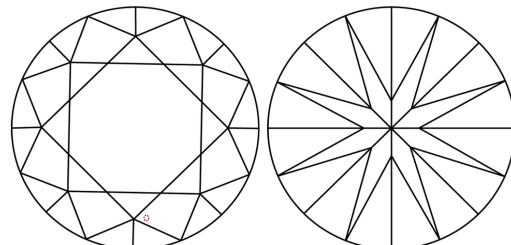

PROPORTIONS

Sample Image Used

CLARITY CHARACTERISTICS

KEY TO SYMBOLS
Red symbols indicate internal characteristics.
Green symbols indicate external characteristics.

COLOR

D	E	F	G	H	I	J	Faint	Very Light	Light
---	---	---	---	---	---	---	-------	------------	-------