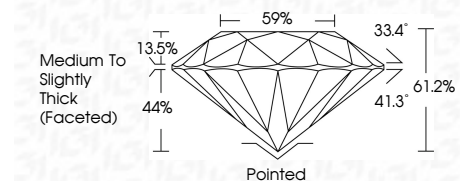

ELECTRONIC COPY

LG776604472
Report verification at igi.org

February 19, 2026
IGI Report Number **LG776604472**
Description **LABORATORY GROWN DIAMOND**
Shape and Cutting Style **ROUND BRILLIANT**
Measurements **8.15 - 8.20 X 5.01 MM**

GRADING RESULTS
Carat Weight **2.06 CARATS**
Color Grade **F**
Clarity Grade **VS 1**
Cut Grade **IDEAL**

ADDITIONAL GRADING INFORMATION
Polish **EXCELLENT**
Symmetry **EXCELLENT**
Fluorescence **NONE**
Inscription(s) **IGI LG776604472**
Comments: This Laboratory Grown Diamond was created by Chemical Vapor Deposition (CVD) growth process. Type IIa

February 19, 2026
IGI Report No **LG776604472**
ROUND BRILLIANT
8.15 - 8.20 X 5.01 MM
2.06 CARATS
Color Grade **F**
Clarity Grade **VS 1**
Cut Grade **IDEAL**
Depth **61.2%**
Table **59%**
Girdle **Medium To Slightly Thick (Faceted)**
Culet **Pointed**
Polish **EXCELLENT**
Symmetry **EXCELLENT**
Fluorescence **NONE**
Inscription(s) **IGI LG776604472**
Comments: This Laboratory Grown Diamond was created by Chemical Vapor Deposition (CVD) growth process. Type IIa

February 19, 2026
IGI Report Number **LG776604472**
Description **LABORATORY GROWN DIAMOND**
Shape and Cutting Style **ROUND BRILLIANT**
Measurements **8.15 - 8.20 X 5.01 MM**

GRADING RESULTS
Carat Weight **2.06 CARATS**
Color Grade **F**
Clarity Grade **VS 1**
Cut Grade **IDEAL**