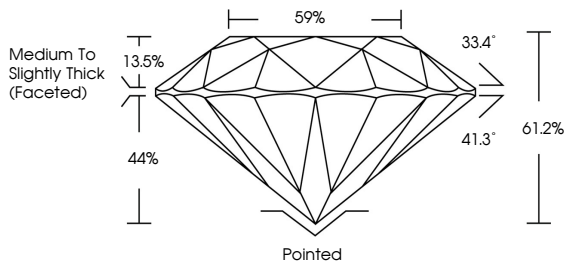

GRADING RESULTS
Carat Weight **2.06 CARATS**
Color Grade **F**
Clarity Grade **VS 1**
Cut Grade **IDEAL**

ADDITIONAL GRADING INFORMATION
Polish **EXCELLENT**
Symmetry **EXCELLENT**
Fluorescence **NONE**
Inscription(s) **IGI LG776604472**
Comments: This Laboratory Grown Diamond was created by Chemical Vapor Deposition (CVD) growth process. Type IIa

February 19, 2026
IGI Report No **LG776604472**
ROUND BRILLIANT
8.15 - 8.20 X 5.01 MM
2.06 CARATS
Color Grade **F**
Clarity Grade **VS 1**
Cut Grade **IDEAL**
Depth **61.2%**
Table **59%**
Girdle **Medium To Slightly Thick (Faceted)**
Culet **Pointed**
Polish **EXCELLENT**
Symmetry **EXCELLENT**
Fluorescence **NONE**
Inscription(s) **IGI LG776604472**
Comments: This Laboratory Grown Diamond was created by Chemical Vapor Deposition (CVD) growth process. Type IIa

February 19, 2026
IGI Report Number **LG776604472**
Description **LABORATORY GROWN DIAMOND**
Shape and Cutting Style **ROUND BRILLIANT**
Measurements **8.15 - 8.20 X 5.01 MM**

GRADING RESULTS
Carat Weight **2.06 CARATS**
Color Grade **F**
Clarity Grade **VS 1**
Cut Grade **IDEAL**

PROPORTIONS

Sample Image Used

CLARITY CHARACTERISTICS

KEY TO SYMBOLS
Red symbols indicate internal characteristics.
Green symbols indicate external characteristics.

COLOR

D	E	F	G	H	I	J	Faint	Very Light	Light
---	---	---	---	---	---	---	-------	------------	-------