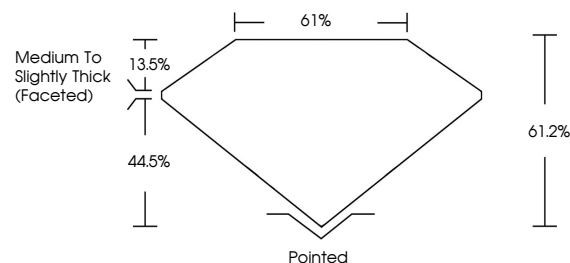

PROPORTIONS