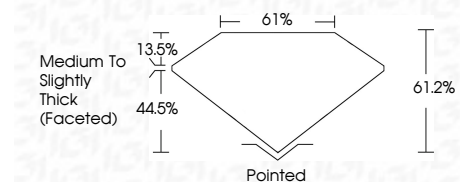

ELECTRONIC COPY

LG776610399
Report verification at igi.org

February 20, 2026
IGI Report Number **LG776610399**
Description **LABORATORY GROWN DIAMOND**
Shape and Cutting Style **PEAR BRILLIANT**
Measurements **11.16 X 7.12 X 4.36 MM**

GRADING RESULTS
Carat Weight **2.02 CARATS**
Color Grade **F**
Clarity Grade **VS 1**

ADDITIONAL GRADING INFORMATION
Polish **EXCELLENT**
Symmetry **EXCELLENT**
Fluorescence **NONE**
Inscription(s) **IGI LG776610399**
Comments: This Laboratory Grown Diamond was created by Chemical Vapor Deposition (CVD) growth process. Type IIa

February 20, 2026
IGI Report No LG776610399
PEAR BRILLIANT
2.02 CARATS
F
11.16 X 7.12 X 4.36 MM
Carat Weight
Color Grade
Clarity Grade
Depth
Table
Girdle
Medium to Slightly Thick (Faceted)
Pointed
EXCELLENT
EXCELLENT
NONE
IGI LG776610399
Inscription(s)
Comments: This Laboratory Grown Diamond was created by Chemical Vapor Deposition (CVD) growth process. Type IIa

LABORATORY GROWN DIAMOND REPORT

February 20, 2026
IGI Report Number **LG776610399**
Description **LABORATORY GROWN DIAMOND**
Shape and Cutting Style **PEAR BRILLIANT**
Measurements **11.16 X 7.12 X 4.36 MM**