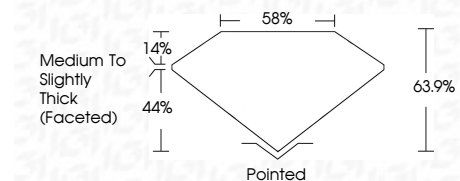

**ELECTRONIC COPY**

LG776630718  
Report verification at igi.org

March 11, 2026  
IGI Report Number **LG776630718**  
Description **LABORATORY GROWN DIAMOND**  
Shape and Cutting Style **OVAL BRILLIANT**  
Measurements **9.17 X 6.26 X 4.00 MM**

**GRADING RESULTS**  
Carat Weight **1.48 CARAT**  
Color Grade **E**  
Clarity Grade **VS 1**

**ADDITIONAL GRADING INFORMATION**  
Polish **EXCELLENT**  
Symmetry **EXCELLENT**  
Fluorescence **NONE**  
Inscription(s) **IGI LG776630718**  
Comments: This Laboratory Grown Diamond was created by Chemical Vapor Deposition (CVD) growth process. Type IIa

March 11, 2026  
IGI Report No LG776630718  
OVAL BRILLIANT  
9.17 X 6.26 X 4.00 MM  
1.48 CARAT  
E  
VS 1  
63.9%  
65%  
Medium to Slightly Thick (Faceted)  
Pointed  
EXCELLENT  
EXCELLENT  
NONE  
IGI LG776630718  
Comments: This Laboratory Grown Diamond was created by Chemical Vapor Deposition (CVD) growth process. Type IIa

**GRADING RESULTS**  
Carat Weight **1.48 CARAT**  
Color Grade **E**  
Clarity Grade **VS 1**

**ADDITIONAL GRADING INFORMATION**  
Polish **EXCELLENT**  
Symmetry **EXCELLENT**  
Fluorescence **NONE**  
Inscription(s) **IGI LG776630718**