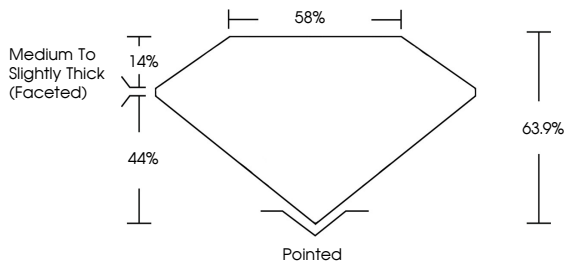

PROPORTIONS