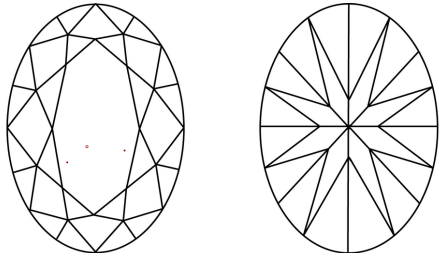

CLARITY CHARACTERISTICS

KEY TO SYMBOLS
Red symbols indicate internal characteristics.
Green symbols indicate external characteristics.