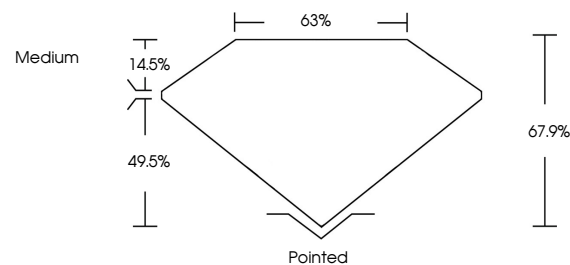

Measurements **11.17 X 7.84 X 5.32 MM**

GRADING RESULTS

Carat Weight **4.02 CARATS**
Color Grade **E**
Clarity Grade **VVS 2**

ADDITIONAL GRADING INFORMATION

Polish **EXCELLENT**
Symmetry **EXCELLENT**
Fluorescence **NONE**
Inscription(s) **IGI LG776633640**
Comments: This Laboratory Grown Diamond was created by Chemical Vapor Deposition (CVD) growth process. Type IIa

February 26, 2026
IGI Report No **LG776633640**
CUT CORNERED RECT. MODIFIED BRILLIANT
4.02 CARATS
E
Carat Weight **4.02**
Color Grade **E**
Clarity Grade **VVS 2**
Depth **67.9%**
Table **14.5%**
Girdle **Medium**
Culet **Pointed**
Polish **EXCELLENT**
Symmetry **EXCELLENT**
Fluorescence **NONE**
Inscription(s) **IGI LG776633640**
Comments: This Laboratory Grown Diamond was created by Chemical Vapor Deposition (CVD) growth process. Type IIa

GRADING RESULTS

Carat Weight **4.02 CARATS**
Color Grade **E**
Clarity Grade **VVS 2**

ADDITIONAL GRADING INFORMATION

Polish **EXCELLENT**
Symmetry **EXCELLENT**
Fluorescence **NONE**
Inscription(s) **IGI LG776633640**

Comments: This Laboratory Grown Diamond was created by Chemical Vapor Deposition (CVD) growth process. Type IIa

PROPORTIONS

Sample Image Used

CLARITY CHARACTERISTICS

KEY TO SYMBOLS

Red symbols indicate internal characteristics.
Green symbols indicate external characteristics.