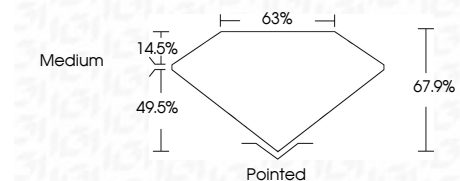

Measurements **11.17 X 7.84 X 5.32 MM**

GRADING RESULTS

Carat Weight **4.02 CARATS**
Color Grade **E**
Clarity Grade **VVS 2**

ADDITIONAL GRADING INFORMATION

Polish **EXCELLENT**
Symmetry **EXCELLENT**
Fluorescence **NONE**
Inscription(s) **IGI LG776633640**
Comments: This Laboratory Grown Diamond was created by Chemical Vapor Deposition (CVD) growth process. Type IIa

February 26, 2026
IGI Report No **LG776633640**
CUT CORNERED RECT. MODIFIED BRILLIANT
4.02 CARATS
E
Carat Weight **4.02**
Color Grade **E**
Clarity Grade **VVS 2**
Depth **67.9%**
Table **14.5%**
Girdle **Medium**
Culet **Pointed**
Polish **EXCELLENT**
Symmetry **EXCELLENT**
Fluorescence **NONE**
Inscription(s) **IGI LG776633640**
Comments: This Laboratory Grown Diamond was created by Chemical Vapor Deposition (CVD) growth process. Type IIa

LABORATORY GROWN DIAMOND REPORT

February 26, 2026
IGI Report Number **LG776633640**
Description **LABORATORY GROWN DIAMOND**
Shape and Cutting Style **CUT CORNERED RECTANGULAR
MODIFIED BRILLIANT**
Measurements **11.17 X 7.84 X 5.32 MM**

GRADING RESULTS

Carat Weight **4.02 CARATS**
Color Grade **E**
Clarity Grade **VVS 2**

ADDITIONAL GRADING INFORMATION

Polish **EXCELLENT**
Symmetry **EXCELLENT**
Fluorescence **NONE**
Inscription(s) **IGI LG776633640**